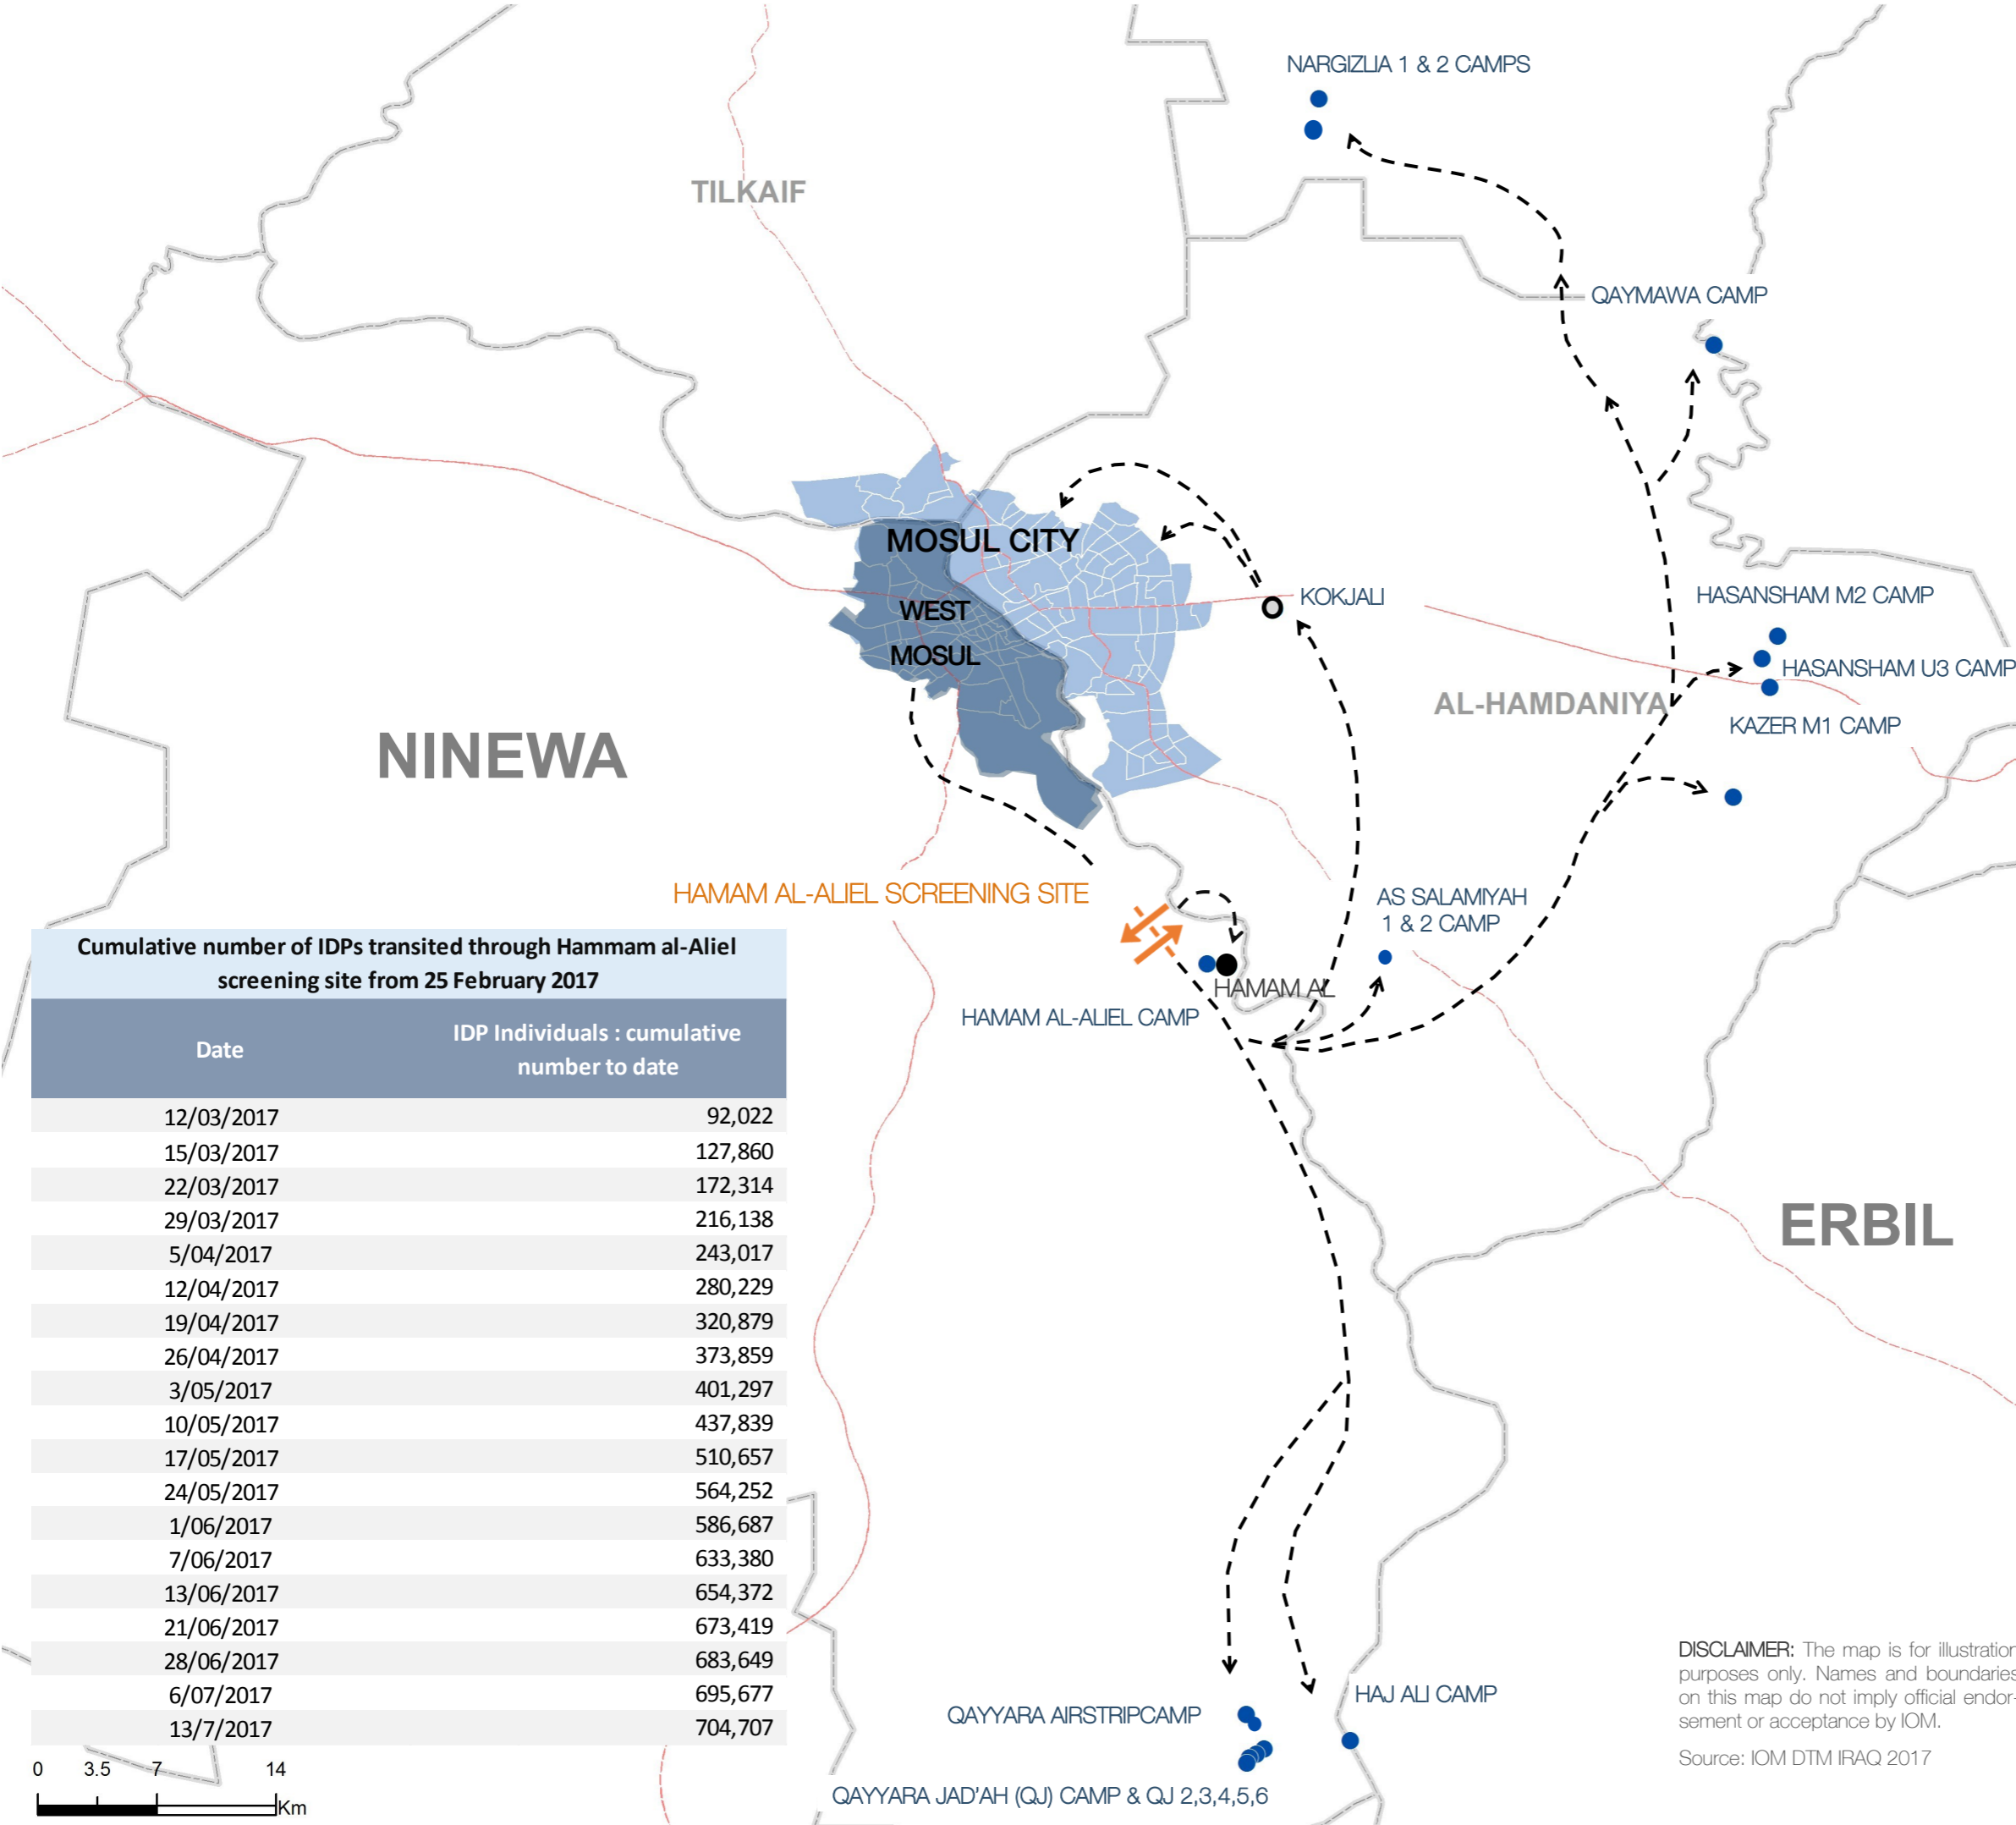

## DTM WEST MOSUL DISPLACEMENT OVERVIEW

13.07.2017

IOM Iraq DTM has been monitoring displacement and return movements to and from the city of Mosul since military operations started on 17 October 2016. The operations to retake west Mosul city started on 19 February and displacement was recorded as of 25 February.

Military operations in west Mosul led to the displacement of thousands of individuals to camps and out-of-camp locations, which are continuously being identified and monitored, when accessible, by the DTM team. As DTM strives to expand its coverage and real time reporting, different mechanisms to monitor displacement and triangulate figures have been put in place, including using flow-monitoring information through Hammam Al-Aliel screening site.

In order to further support the activities of humanitarian actors and contribute to understanding the highly fluid displacement dynamics taking place in Ninewa governorate, the DTM is now weekly releasing the figures of IDPs who transit through Hammam al-Aliel screening site—from the beginning of west Mosul operations.

Please note that DTM Flow Monitoring figures and DTM Mosul Portal are two different tools that should be used independently from one another:

- The flow monitoring figures provide an indication of the cumulative number of IDPs displaced from west Mosul. They do not reflect the current number of IDPs from west Mosul who are still displaced, as some might have returned;
- The DTM Mosul Portal only reports the figures of IDPs and returnees whose location has been checked and verified. For this reason, not all IDPs from west Mosul are recorded in the DTM Mosul portal dataset yet.