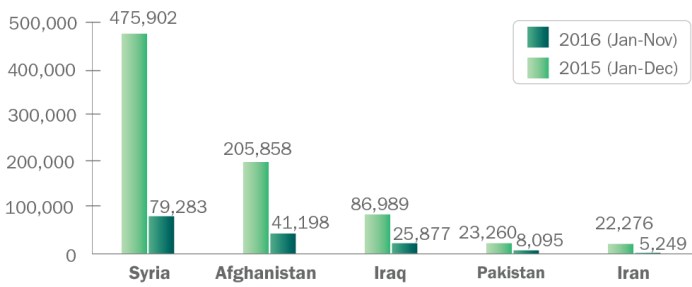

Main nationalities to Greece

Main nationalities to Italy

MISSING MIGRANTS PROJECT
GLOBAL OVERVIEW

7,495

MIGRANT DEATHS IN 2016

Known causes of death 2016

Mediterranean fatalities by month 2014 - 2016

Data sets are estimates from IOM, national authorities and media sources. The boundaries and names shown and the designations used on maps do not imply official endorsement or acceptance by IOM.

Missing Migrants Project is a joint initiative of IOM's Global Migration Data Analysis Centre (GMDAC) and Media and Communications Division (MCD)

Back issues of the Mediterranean Update are available: <https://goo.gl/SXcyJt>