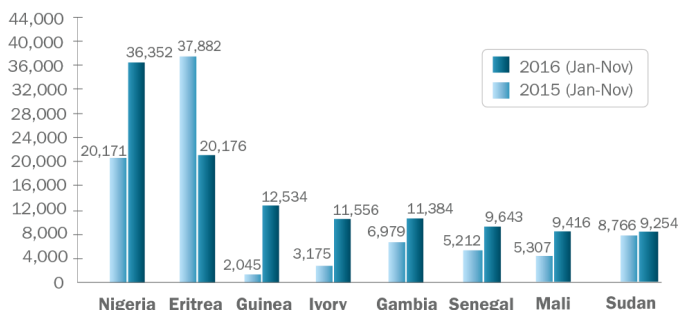

Main nationalities to Greece

Main nationalities to Italy

MISSING MIGRANTS PROJECT
GLOBAL OVERVIEW

7,495

MIGRANT DEATHS IN 2016

Known causes of death 2016

Mediterranean fatalities by month 2014 - 2016

Data sets are estimates from IOM, national authorities and media sources. The boundaries and names shown and the designations used on maps do not imply official endorsement or acceptance by IOM.

Missing Migrants Project is a joint initiative of IOM's Global Migration Data Analysis Centre (GMDAC) and Media and Communications Division (MCD)

Back issues of the Mediterranean Update are available: <https://goo.gl/SXcyJt>