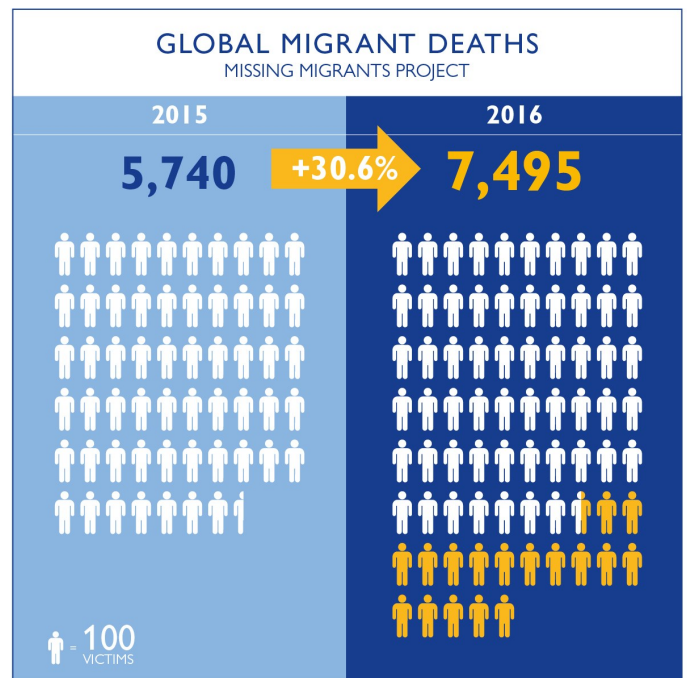

Main nationalities to Greece

Main nationalities to Italy

MISSING MIGRANTS PROJECT
GLOBAL OVERVIEW

7,495

MIGRANT DEATHS IN 2016

Known causes of death 2016

Mediterranean fatalities by month 2014 - 2016

Data sets are estimates from IOM, national authorities and media sources. The boundaries and names shown and the designations used on maps do not imply official endorsement or acceptance by IOM.

Missing Migrants Project is a joint initiative of IOM's Global Migration Data Analysis Centre (GMDAC) and Media and Communications Division (MCD)

Back issues of the Mediterranean Update are available: <https://goo.gl/SXcyJt>