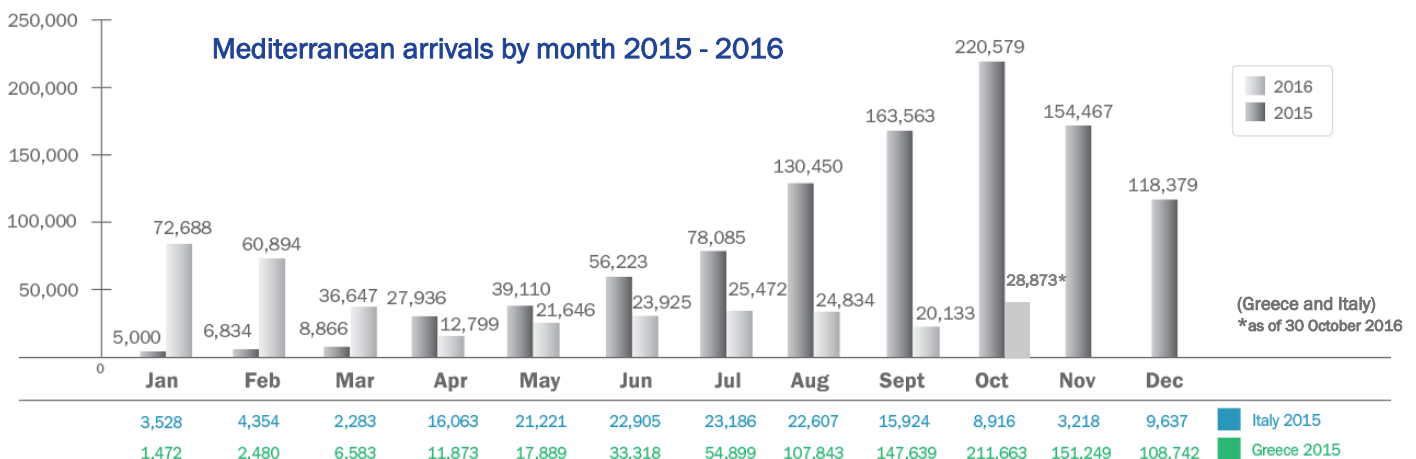

Main nationalities to Greece

Main nationalities to Italy

MISSING MIGRANTS PROJECT
GLOBAL OVERVIEW

7,495

MIGRANT DEATHS IN 2016

Known causes of death 2016

Mediterranean fatalities by month 2014 - 2016

Data sets are estimates from IOM, national authorities and media sources. The boundaries and names shown and the designations used on maps do not imply official endorsement or acceptance by IOM.

Missing Migrants Project is a joint initiative of IOM's Global Migration Data Analysis Centre (GMDAC) and Media and Communications Division (MCD)

Back issues of the Mediterranean Update are available: <https://goo.gl/SXcyJt>