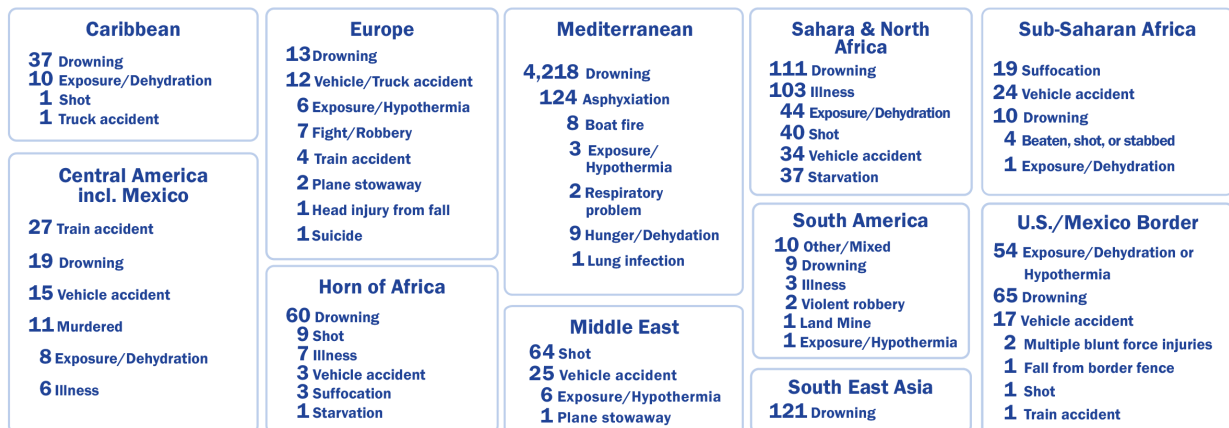

Main nationalities to Greece

Main nationalities to Italy

MISSING MIGRANTS PROJECT
GLOBAL OVERVIEW

7,495

MIGRANT DEATHS IN 2016

Known causes of death 2016

Mediterranean fatalities by month 2014 - 2016

Data sets are estimates from IOM, national authorities and media sources. The boundaries and names shown and the designations used on maps do not imply official endorsement or acceptance by IOM.

Missing Migrants Project is a joint initiative of IOM's Global Migration Data Analysis Centre (GMDAC) and Media and Communications Division (MCD)

Back issues of the Mediterranean Update are available: <https://goo.gl/SXcyJt>