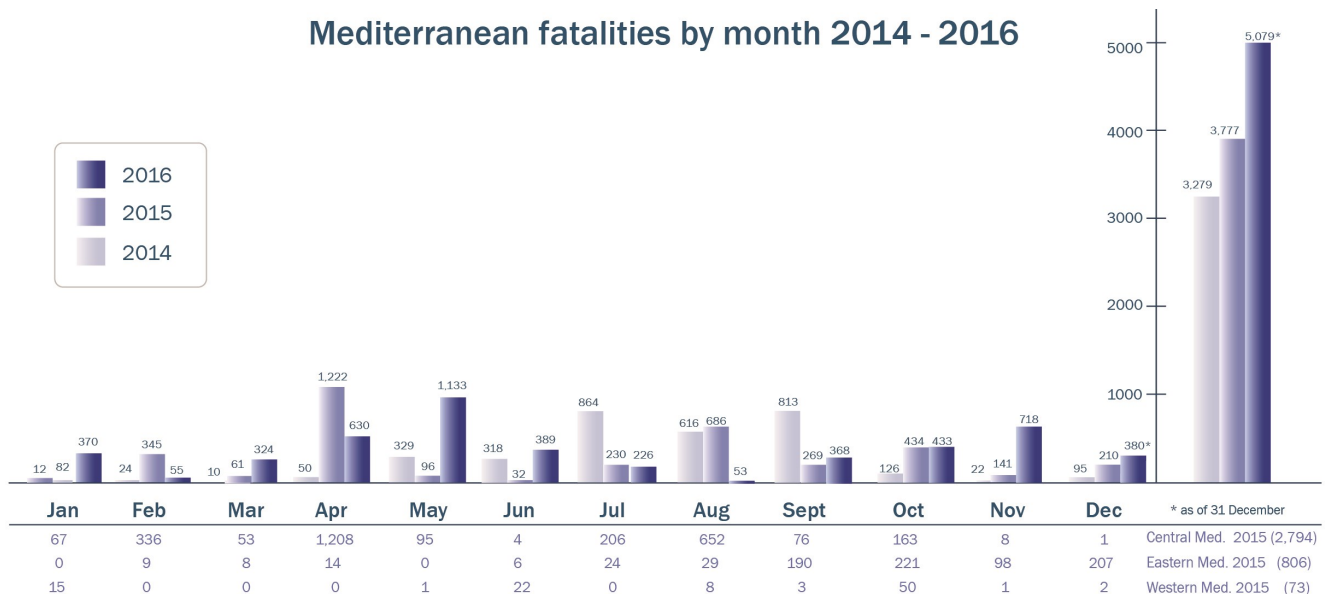

Main nationalities to Greece

Main nationalities to Italy

MISSING MIGRANTS PROJECT
GLOBAL OVERVIEW

7,495

MIGRANT DEATHS IN 2016

Known causes of death 2016

Mediterranean fatalities by month 2014 - 2016

Data sets are estimates from IOM, national authorities and media sources. The boundaries and names shown and the designations used on maps do not imply official endorsement or acceptance by IOM.

Missing Migrants Project is a joint initiative of IOM's Global Migration Data Analysis Centre (GMDAC) and Media and Communications Division (MCD)

Back issues of the Mediterranean Update are available: <https://goo.gl/SXcyJt>