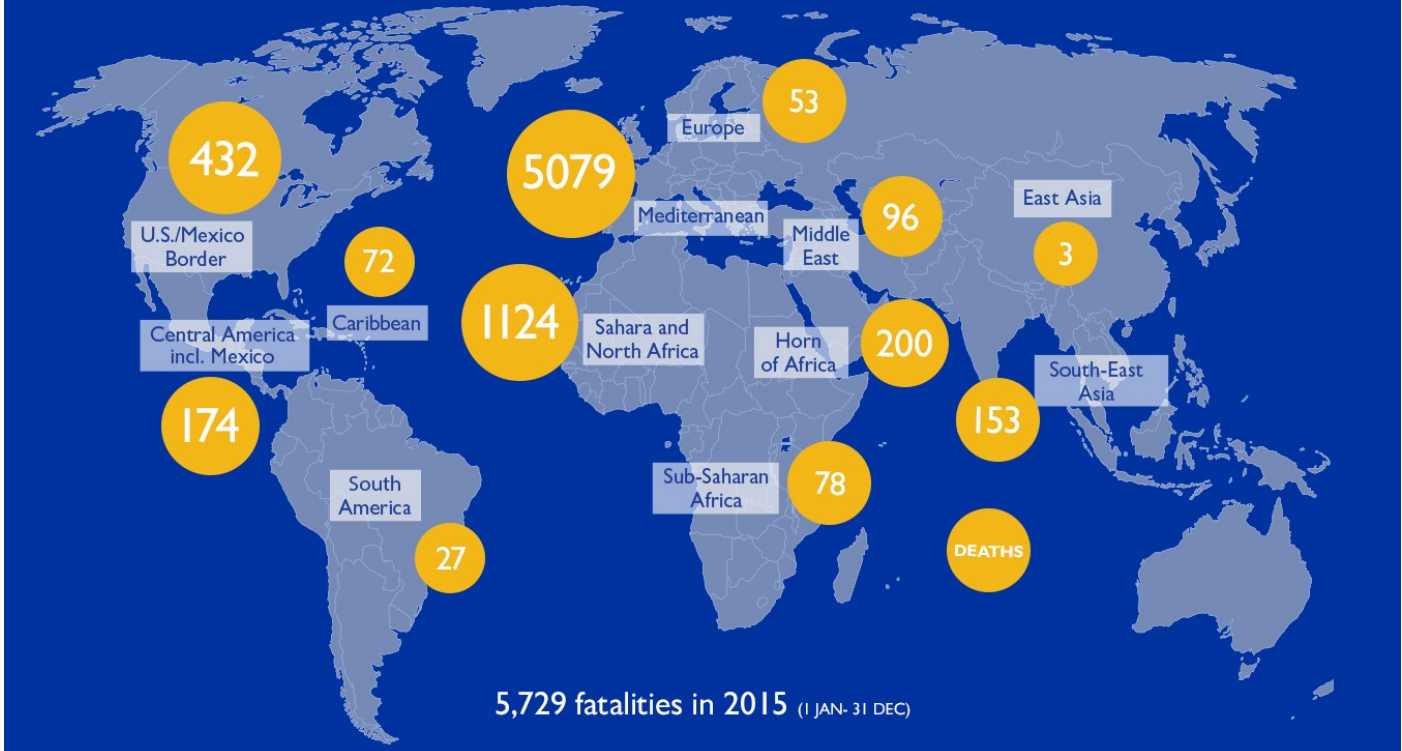

Main nationalities to Greece

Main nationalities to Italy

MISSING MIGRANTS PROJECT
GLOBAL OVERVIEW

7,495

MIGRANT DEATHS IN 2016

Known causes of death 2016

Mediterranean fatalities by month 2014 - 2016

Data sets are estimates from IOM, national authorities and media sources. The boundaries and names shown and the designations used on maps do not imply official endorsement or acceptance by IOM.

Missing Migrants Project is a joint initiative of IOM's Global Migration Data Analysis Centre (GMDAC) and Media and Communications Division (MCD)

Back issues of the Mediterranean Update are available: <https://goo.gl/SXcyJt>