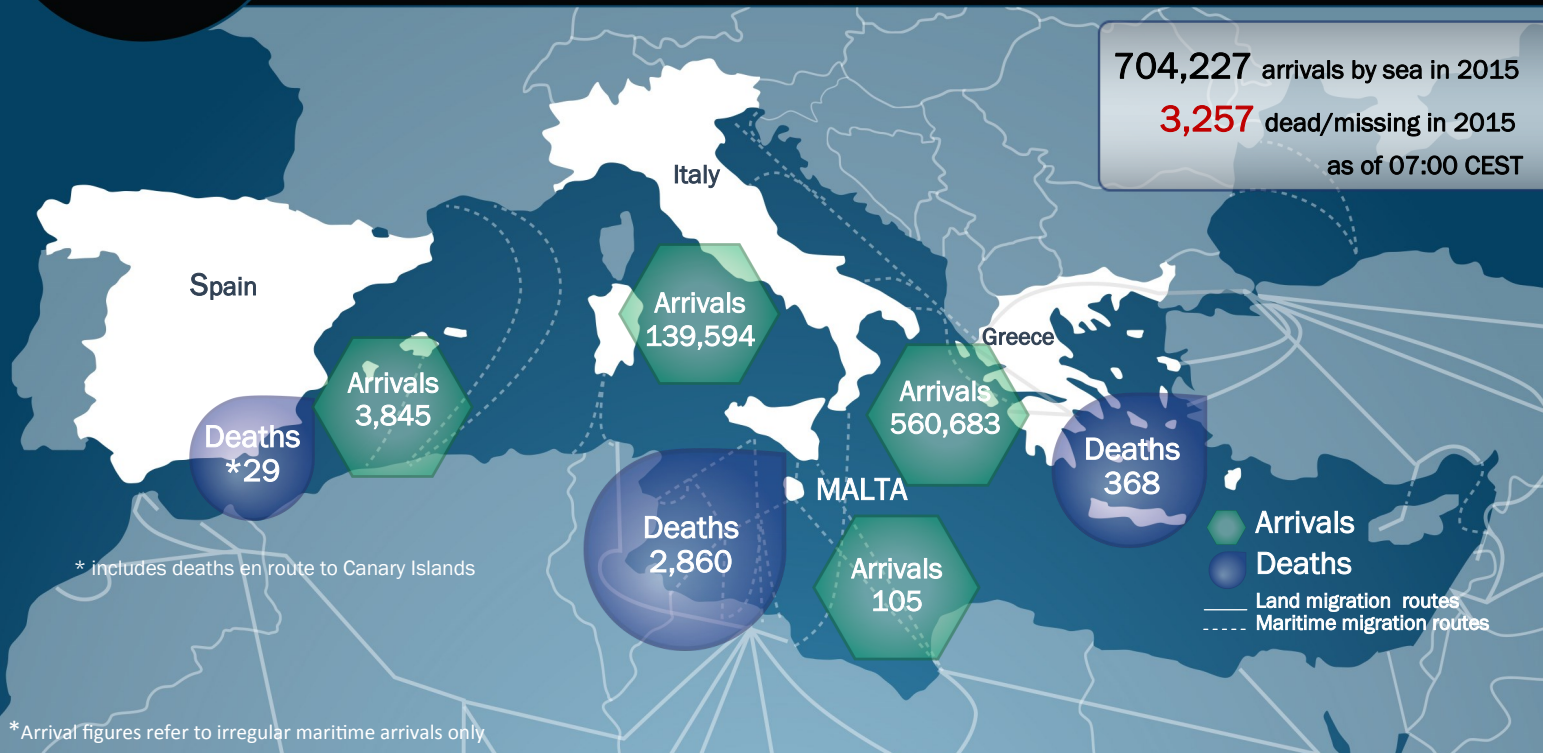

## MIGRANT FATALITIES IN THE MEDITERRANEAN

## MIGRANT MARITIME ARRIVALS 2015

Total Arrivals: (to date) 704,227

Italy	139,594
Greece	560,683
Spain	3,845
Malta	105
<b>Total</b>	<b>704,227</b>

Estimates based on data from respective governments and IOM field offices as of 26/10/15. Data for Greece as of 25/10/15.

## TOP FIVE COUNTRIES OF ORIGIN 2015

Destination

Origin Country	Destination	
	Italy	Greece
Eritrea	35,938	Syria 277,899
Nigeria	17,886	Afghanistan 76,620
Somalia	10,050	Iraq 21,552
Sudan	8,370	Pakistan 14,323
Syria	7,072	Albania 12,637

Data for Italy and Greece as of 30/9/15. Data for Greece includes land and sea arrivals. Italy and Greece receive 99% of arrivals in the Mediterranean. Nationalities listed represents **approx.** 87% of all sea arrivals as 30/9/15. Nationalities for Greece are based on land and sea arrivals. This chart is updated monthly.