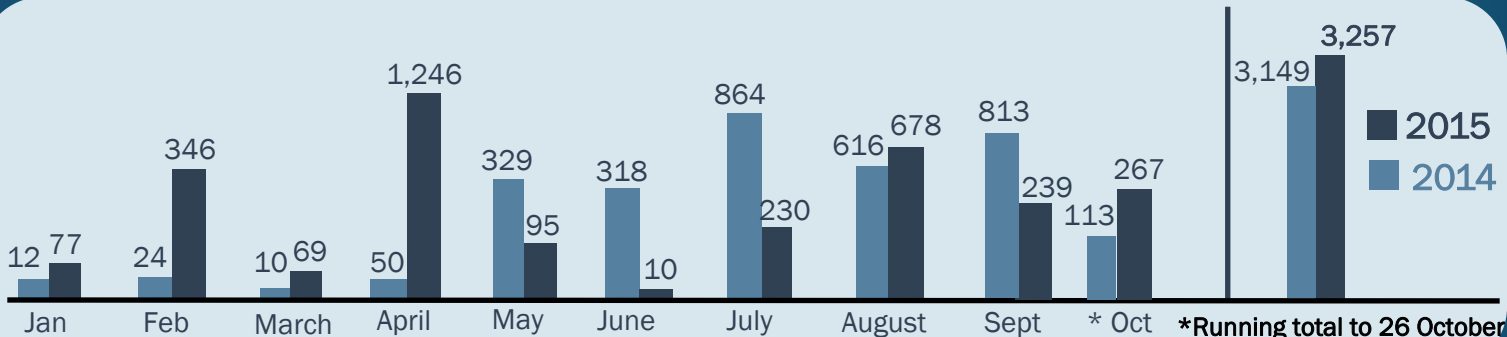

## MIGRANT MARITIME ARRIVALS 2015

Total Arrivals: (to date) 704,227

Italy	139,594
Greece	560,683
Spain	3,845
Malta	105
<b>Total</b>	<b>704,227</b>

Estimates based on data from respective governments and IOM field offices as of 26/10/15. Data for Greece as of 25/10/15.

# GLOBAL OVERVIEW: 4,570 MIGRANT DEATHS TO DATE IN 2015 (est.)