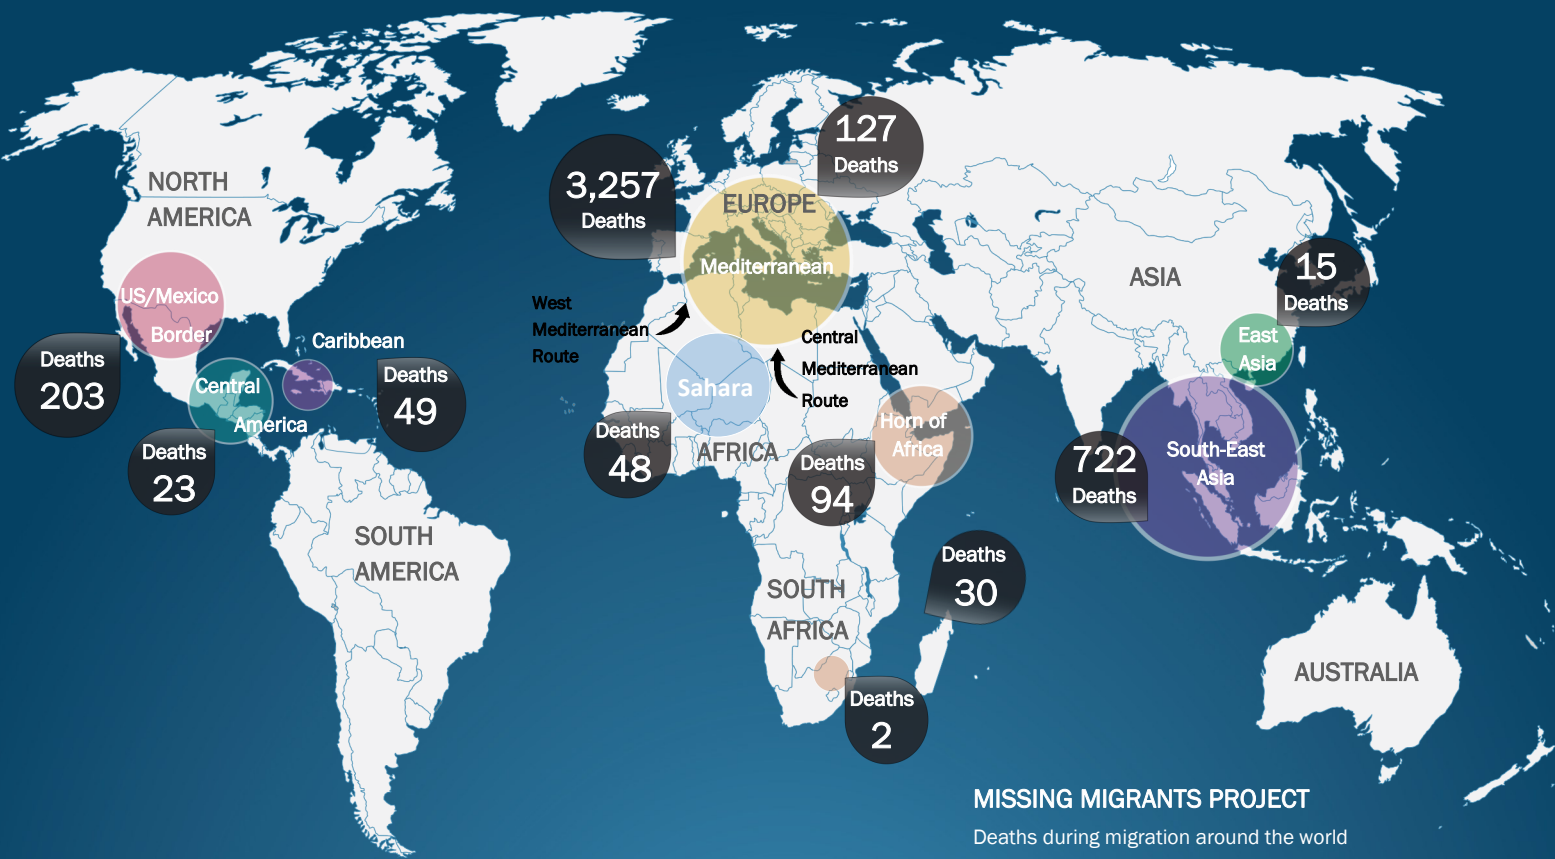

## MIGRANT MARITIME ARRIVALS 2015

Total Arrivals: (to date) 704,227

Italy	139,594
Greece	560,683
Spain	3,845
Malta	105
<b>Total</b>	<b>704,227</b>

Estimates based on data from respective governments and IOM field offices as of 26/10/15. Data for Greece as of 25/10/15.

## TOP FIVE COUNTRIES OF ORIGIN 2015

Destination

Origin Country	Destination	
	Italy	Greece
Eritrea	35,938	Syria 277,899
Nigeria	17,886	Afghanistan 76,620
Somalia	10,050	Iraq 21,552
Sudan	8,370	Pakistan 14,323
Syria	7,072	Albania 12,637

Data for Italy and Greece as of 30/9/15. Data for Greece includes land and sea arrivals. Italy and Greece receive 99% of arrivals in the Mediterranean. Nationalities listed represents **approx.** 87% of all sea arrivals as 30/9/15. Nationalities for Greece are based on land and sea arrivals. This chart is updated monthly.

# GLOBAL OVERVIEW: 4,570 MIGRANT DEATHS TO DATE IN 2015 (est.)