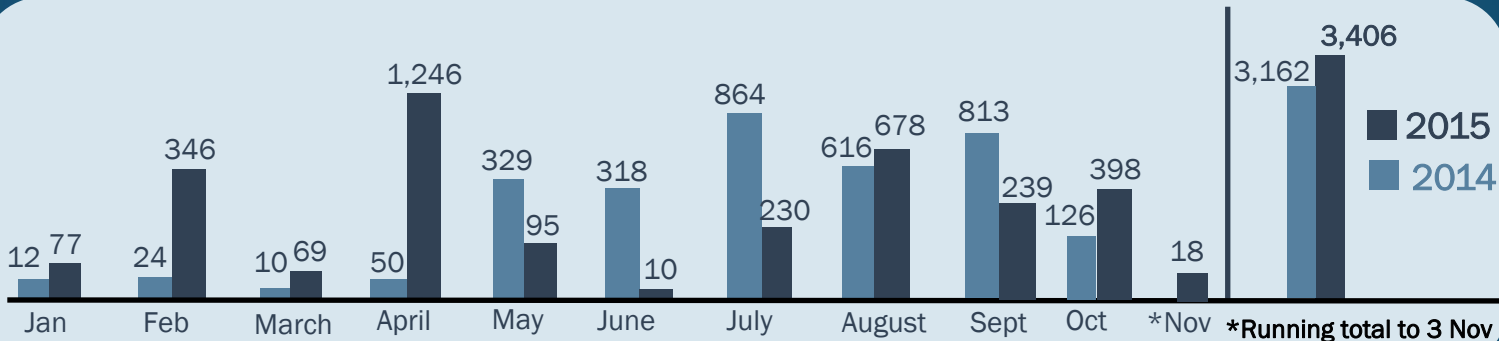

# Mediterranean Update

Missing Migrants Project: 3 November 2015

## MIGRANT FATALITIES IN THE MEDITERRANEAN

## MIGRANT MARITIME ARRIVALS 2015

Total Arrivals: (to date) 760,979

Italy	140,636
Greece	616,392
Spain	3,845
Malta	106
<b>Total</b>	<b>760,979</b>

Estimates based on data from respective governments and IOM field offices as of 1/11/15. Data for Greece as of 2/11/15.

# GLOBAL OVERVIEW: 4,720 MIGRANT DEATHS TO DATE IN 2015 (est.)