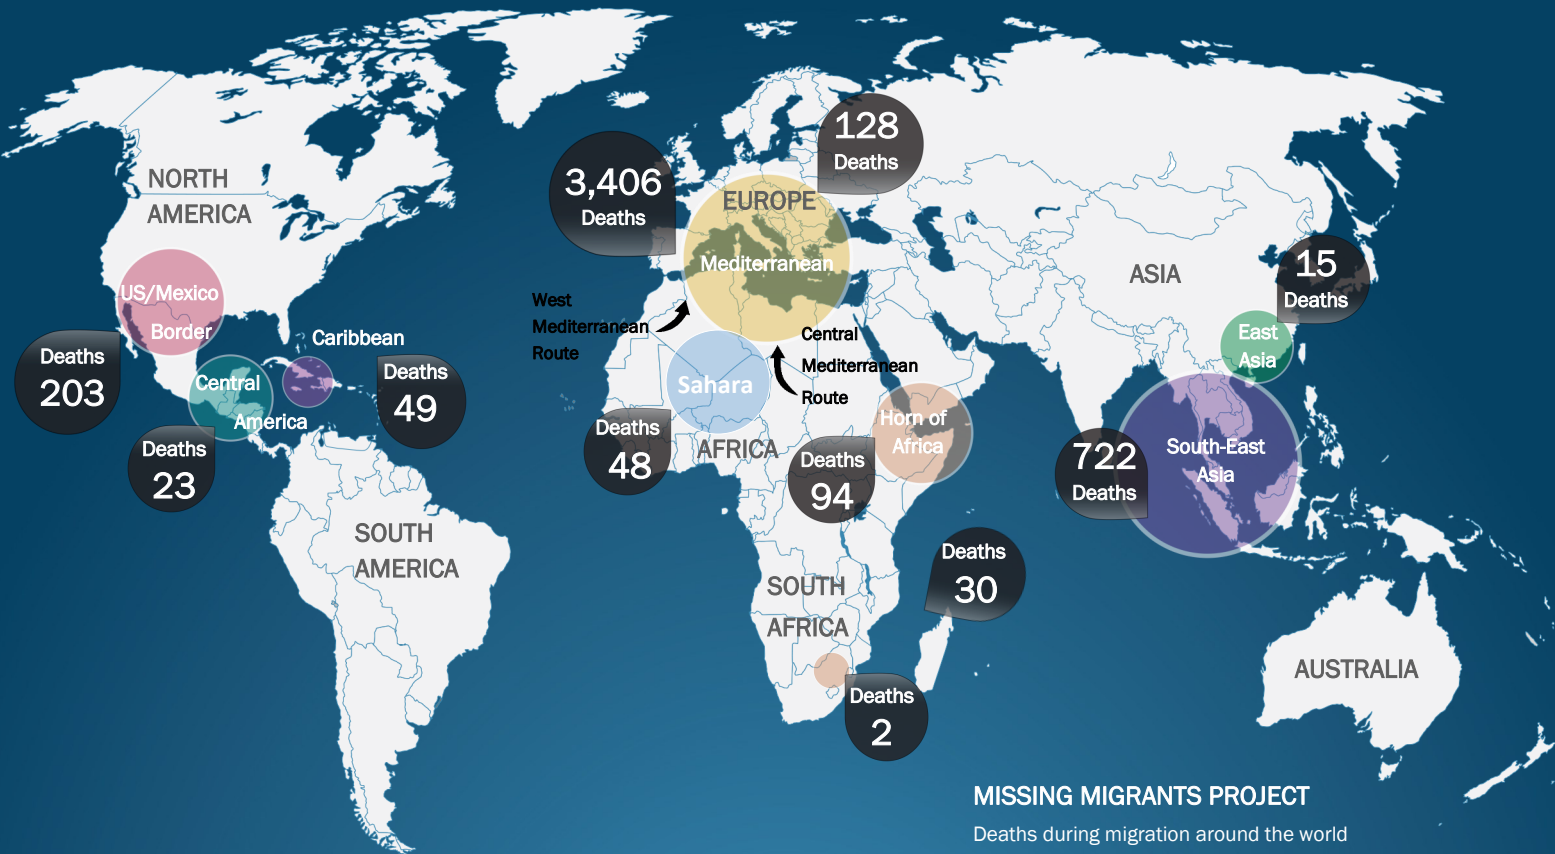

## MIGRANT MARITIME ARRIVALS 2015

Total Arrivals: (to date) 760,979

Italy	140,636
Greece	616,392
Spain	3,845
Malta	106
<b>Total</b>	<b>760,979</b>

Estimates based on data from respective governments and IOM field offices as of 1/11/15. Data for Greece as of 2/11/15.

## TOP FIVE COUNTRIES OF ORIGIN 2015

Destination

Origin Country	Destination	
	Italy	Greece
Eritrea	35,938	Syria 277,899
Nigeria	17,886	Afghanistan 76,620
Somalia	10,050	Iraq 21,552
Sudan	8,370	Pakistan 14,323
Syria	7,072	Albania 12,637

Data for Italy and Greece as of 30/9/15. Data for Greece includes land and sea arrivals. Italy and Greece receive 99% of arrivals in the Mediterranean. Nationalities listed represents **approx.** 87% of all sea arrivals as 30/9/15. Nationalities for Greece are based on land and sea arrivals. This chart is updated monthly.

# GLOBAL OVERVIEW: 4,720 MIGRANT DEATHS TO DATE IN 2015 (est.)