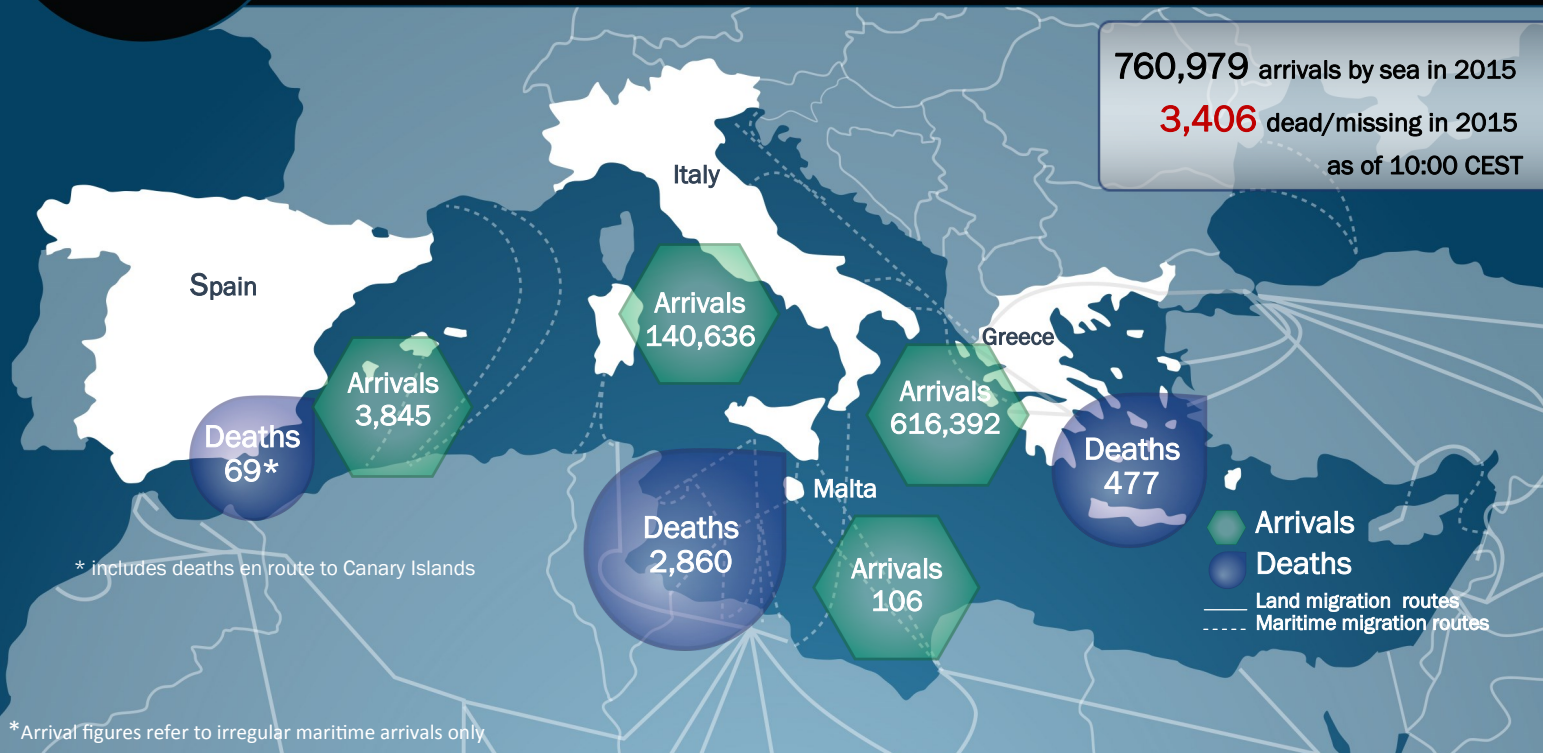

## MIGRANT FATALITIES IN THE MEDITERRANEAN

## MIGRANT MARITIME ARRIVALS 2015

Total Arrivals: (to date) 760,979

Italy	140,636
Greece	616,392
Spain	3,845
Malta	106
<b>Total</b>	<b>760,979</b>

Estimates based on data from respective governments and IOM field offices as of 1/11/15. Data for Greece as of 2/11/15.

## TOP FIVE COUNTRIES OF ORIGIN 2015

Destination

Origin Country	Destination	
	Italy	Greece
Eritrea	35,938	Syria 277,899
Nigeria	17,886	Afghanistan 76,620
Somalia	10,050	Iraq 21,552
Sudan	8,370	Pakistan 14,323
Syria	7,072	Albania 12,637

Data for Italy and Greece as of 30/9/15. Data for Greece includes land and sea arrivals. Italy and Greece receive 99% of arrivals in the Mediterranean. Nationalities listed represents **approx.** 87% of all sea arrivals as 30/9/15. Nationalities for Greece are based on land and sea arrivals. This chart is updated monthly.