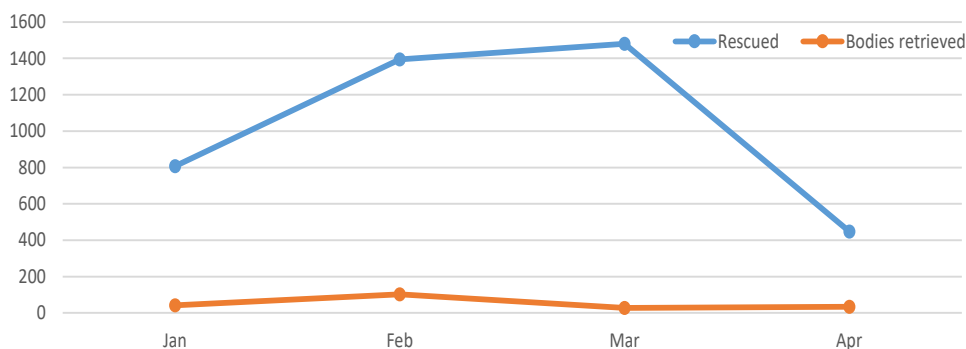

13 APRIL

23 RESCUED

22 Men

1 Child

GARABOLI

15 APRIL

101 RESCUED

84 Men

14 Women

3 Children

**5 BODIES
RETRIEVED**

RESCUED & BODIES RETRIEVED 2017

4,129
RESCUED

in 2017

ITALY

In 2017,

36,883
ARRIVALS

were recorded by sea to Italy through
the Central Mediterranean route

1,002
DEATHS

were recorded along the Central
Mediterranean route in 2017

Disclaimer: Figures based on updates from Libyan Coast Guard, Libyan Coast Security, Libyan Red Crescent and other Implementing partners. DTM findings on migrants also include persons who originate from refugee producing countries. Figures on Maritime Incidents in Libya are estimates based on initial reports at the time of each incident, and are regularly updated as more information becomes available.