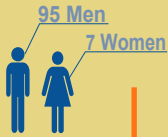

SABRATHA

21 AUGUST

102 RESCUED

29 AUGUST

164 RESCUED

AZZAWYA

30 AUGUST

119 RESCUED

13,826
RESCUED
in 2017

RESCUED & BODIES RETRIEVED IN 2017

ITALY

In 2017,

99,967
ARRIVALS

were recorded by sea to Italy through the Central Mediterranean route

2,364
DEATHS

were recorded along the Central Mediterranean route in 2017