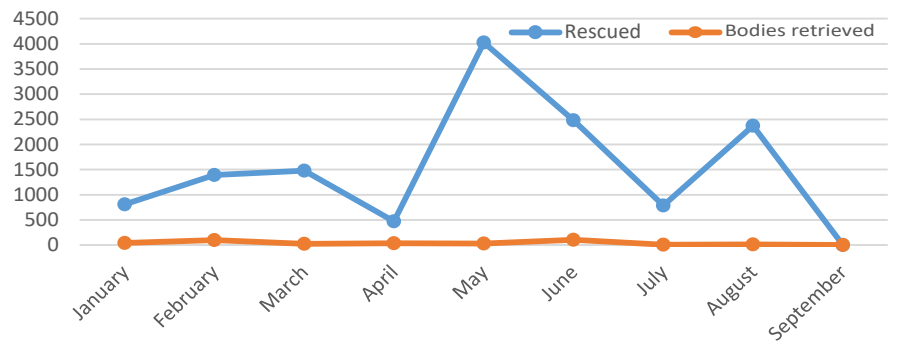

TRIPOLI

28 AUGUST

123 RESCUED

29 AUGUST

272 RESCUED

ALKHUMS

27 AUGUST

5 BODIES RETRIEVED

13,826
RESCUED
in 2017

RESCUED & BODIES RETRIEVED IN 2017

ITALY

In 2017,

99,967
ARRIVALS

were recorded by sea to Italy through the Central Mediterranean route

2,364
DEATHS

were recorded along the Central Mediterranean route in 2017