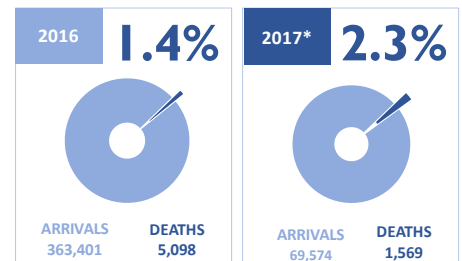

MAIN NATIONALITIES TO GREECE

ARRIVALS FROM 1 JAN TO 28 MAY

DEATHS FROM 1 JAN TO 28 MAY

MAIN NATIONALITIES TO ITALY

*to 28.05.2017

MEDITERRANEAN FATALITIES BY MONTH

2015 2016 2017

MEDITERRANEAN ARRIVALS BY MONTH