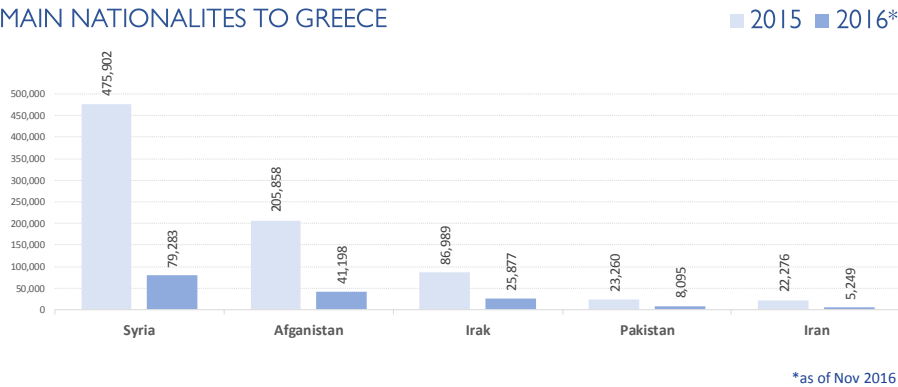

MAIN NATIONALITIES TO GREECE

ARRIVALS FROM 1 JAN TO 28 MAY

DEATHS FROM 1 JAN TO 28 MAY

MAIN NATIONALITIES TO ITALY

*to 28.05.2017

MEDITERRANEAN FATALITIES BY MONTH

2015 2016 2017

MEDITERRANEAN ARRIVALS BY MONTH