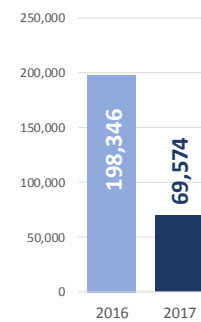

MAIN NATIONALITIES TO GREECE

ARRIVALS FROM 1 JAN TO 28 MAY

DEATHS FROM 1 JAN TO 28 MAY

MAIN NATIONALITIES TO ITALY

*to 28.05.2017

MEDITERRANEAN FATALITIES BY MONTH

2015 2016 2017

MEDITERRANEAN ARRIVALS BY MONTH