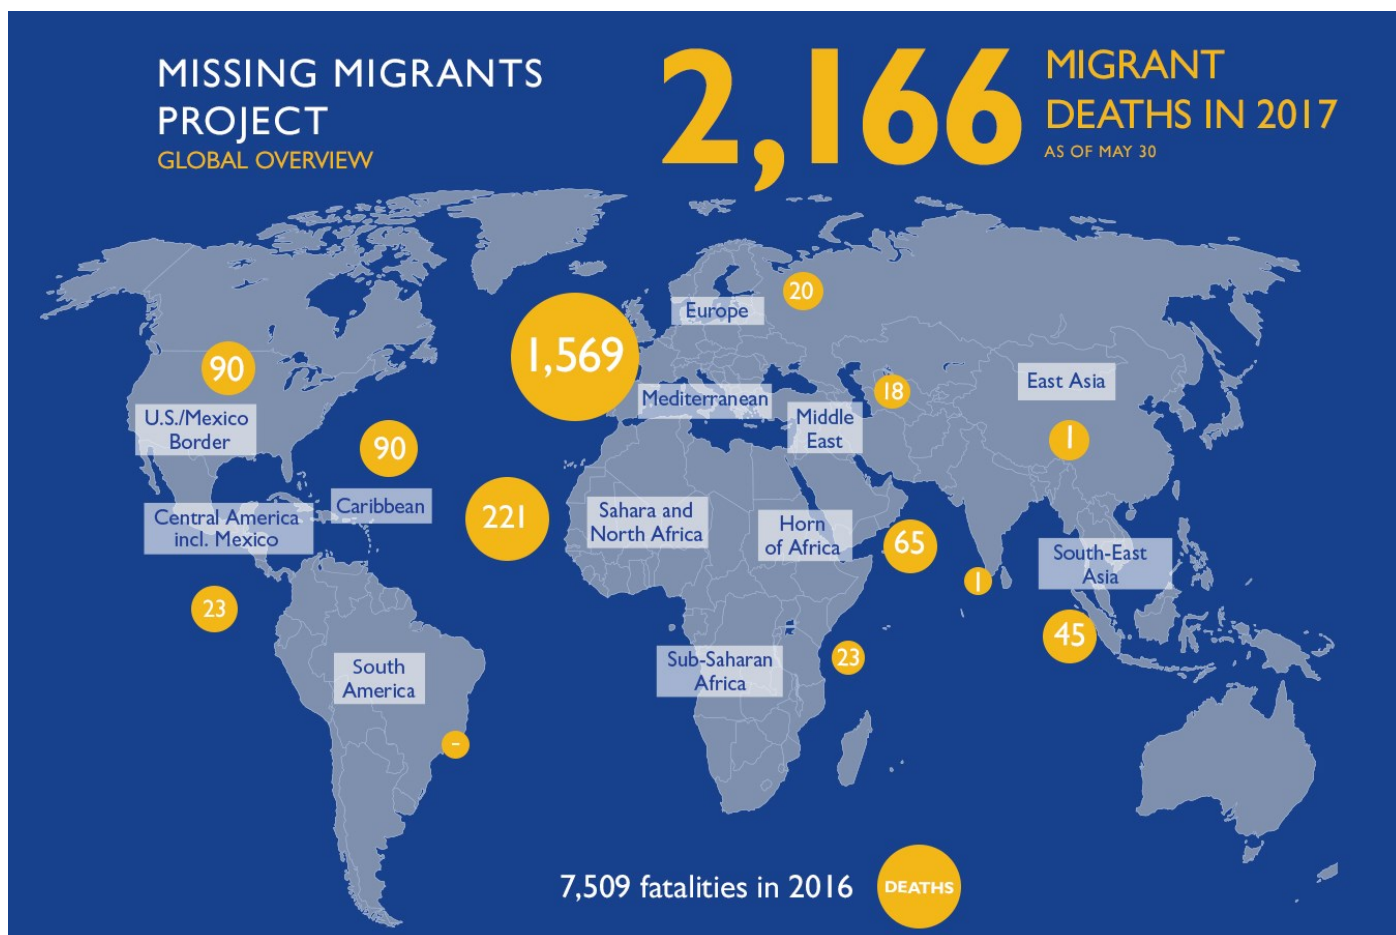

MAIN NATIONALITIES TO GREECE

ARRIVALS FROM 1 JAN TO 28 MAY

DEATHS FROM 1 JAN TO 28 MAY

MAIN NATIONALITIES TO ITALY

*to 28.05.2017

MEDITERRANEAN FATALITIES BY MONTH

2015 2016 2017

MEDITERRANEAN ARRIVALS BY MONTH

2015 2016 2017

Data sets are estimates from IOM, national authorities and media sources. The boundaries and names shown and the designations used on maps do not imply official endorsement or acceptance by IOM.

Missing Migrants Project is a joint initiative of IOM's [Global Migration Data Analysis Centre \(GMDAC\)](#) and Media and Communications Division (MCD)

Back issues of the Mediterranean Update are available: <https://goo.gl/SXcylt>