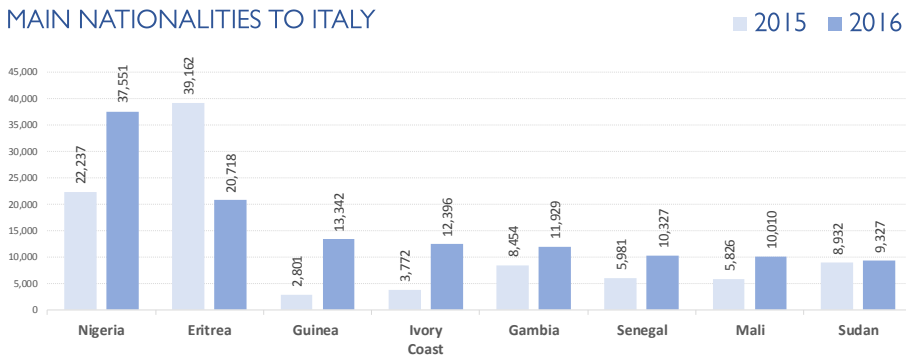

MAIN NATIONALITIES TO GREECE

ARRIVALS FROM 1 JAN TO 28 MAY

DEATHS FROM 1 JAN TO 28 MAY

MAIN NATIONALITIES TO ITALY

*to 28.05.2017

MEDITERRANEAN FATALITIES BY MONTH

2015 2016 2017

MEDITERRANEAN ARRIVALS BY MONTH