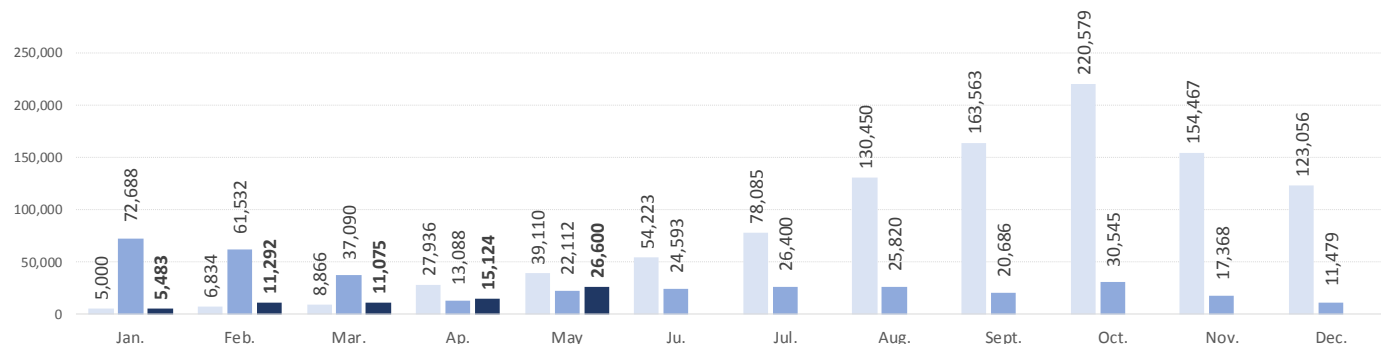

MEDITERRANEAN ARRIVALS BY MONTH

2015 2016 2017

Data sets are estimates from IOM, national authorities and media sources. The boundaries and names shown and the designations used on maps do not imply official endorsement or acceptance by IOM.

Missing Migrants Project is a joint initiative of IOM's [Global Migration Data Analysis Centre (GMDAC)](#) and Media and Communications Division (MCD)

Back issues of the Mediterranean Update are available: <https://goo.gl/SXcylt>