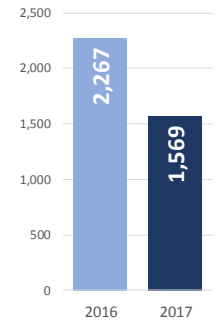

MAIN NATIONALITIES TO GREECE

ARRIVALS FROM 1 JAN TO 28 MAY

DEATHS FROM 1 JAN TO 28 MAY

MAIN NATIONALITIES TO ITALY

*to 28.05.2017

MEDITERRANEAN FATALITIES BY MONTH

2015 2016 2017

MEDITERRANEAN ARRIVALS BY MONTH