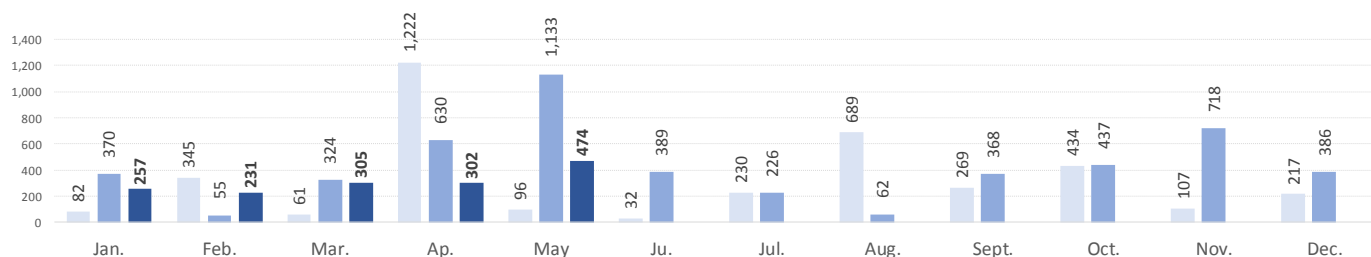

MAIN NATIONALITIES TO GREECE

ARRIVALS FROM 1 JAN TO 28 MAY

DEATHS FROM 1 JAN TO 28 MAY

MAIN NATIONALITIES TO ITALY

*to 28.05.2017

MEDITERRANEAN FATALITIES BY MONTH

2015 2016 2017

MEDITERRANEAN ARRIVALS BY MONTH

Missing Migrants Project is a joint initiative of IOM's [Global Migration Data Analysis Centre \(GMDAC\)](#) and Media and Communications Division (MCD)

Back issues of the Mediterranean Update are available: <https://goo.gl/SXcylt>