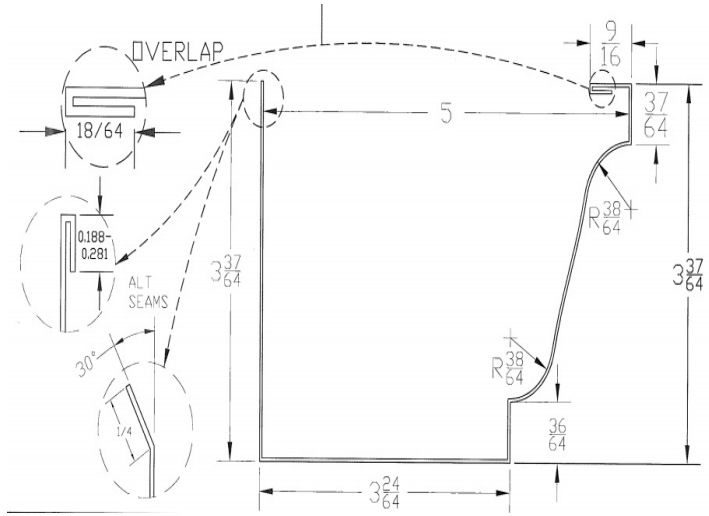

**Reference Drawings:**

Item#44: Gutter Hanger

Item#42: K-style Galvanized Steel Gutter

2"x16"x1/4" THK. FLAT BAR (HDG)  
Item # 13: Post Strap