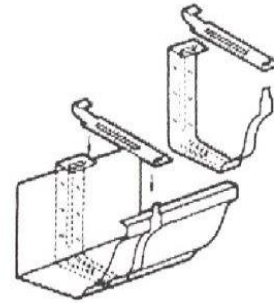

**Reference Drawings:**

Item#44: Gutter Hanger

Item#42: K-style Galvanized Steel Gutter

2"x16"x1/4" THK. FLAT BAR (HDG)  
Item # 13: Post Strap