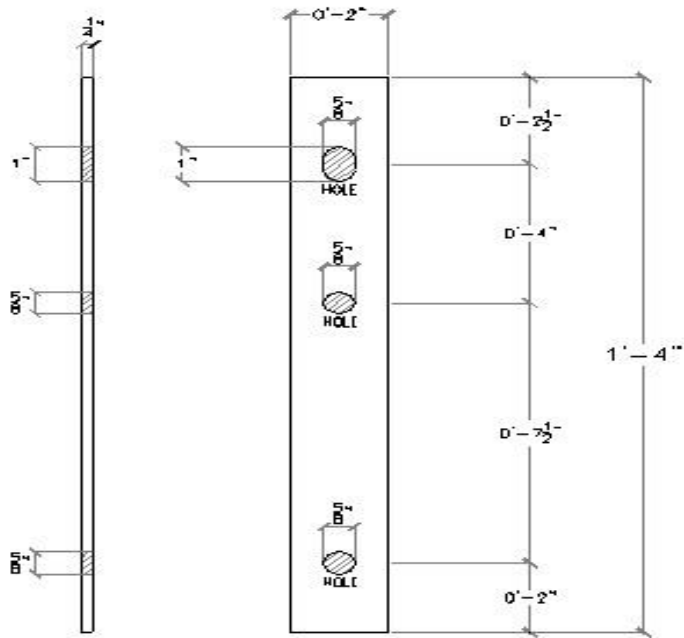

**Reference Drawings:**

Item#44: Gutter Hanger

Item#42: K-style Galvanized Steel Gutter

2"x16"x1/4" THK. FLAT BAR (HDG)  
Item # 13: Post Strap