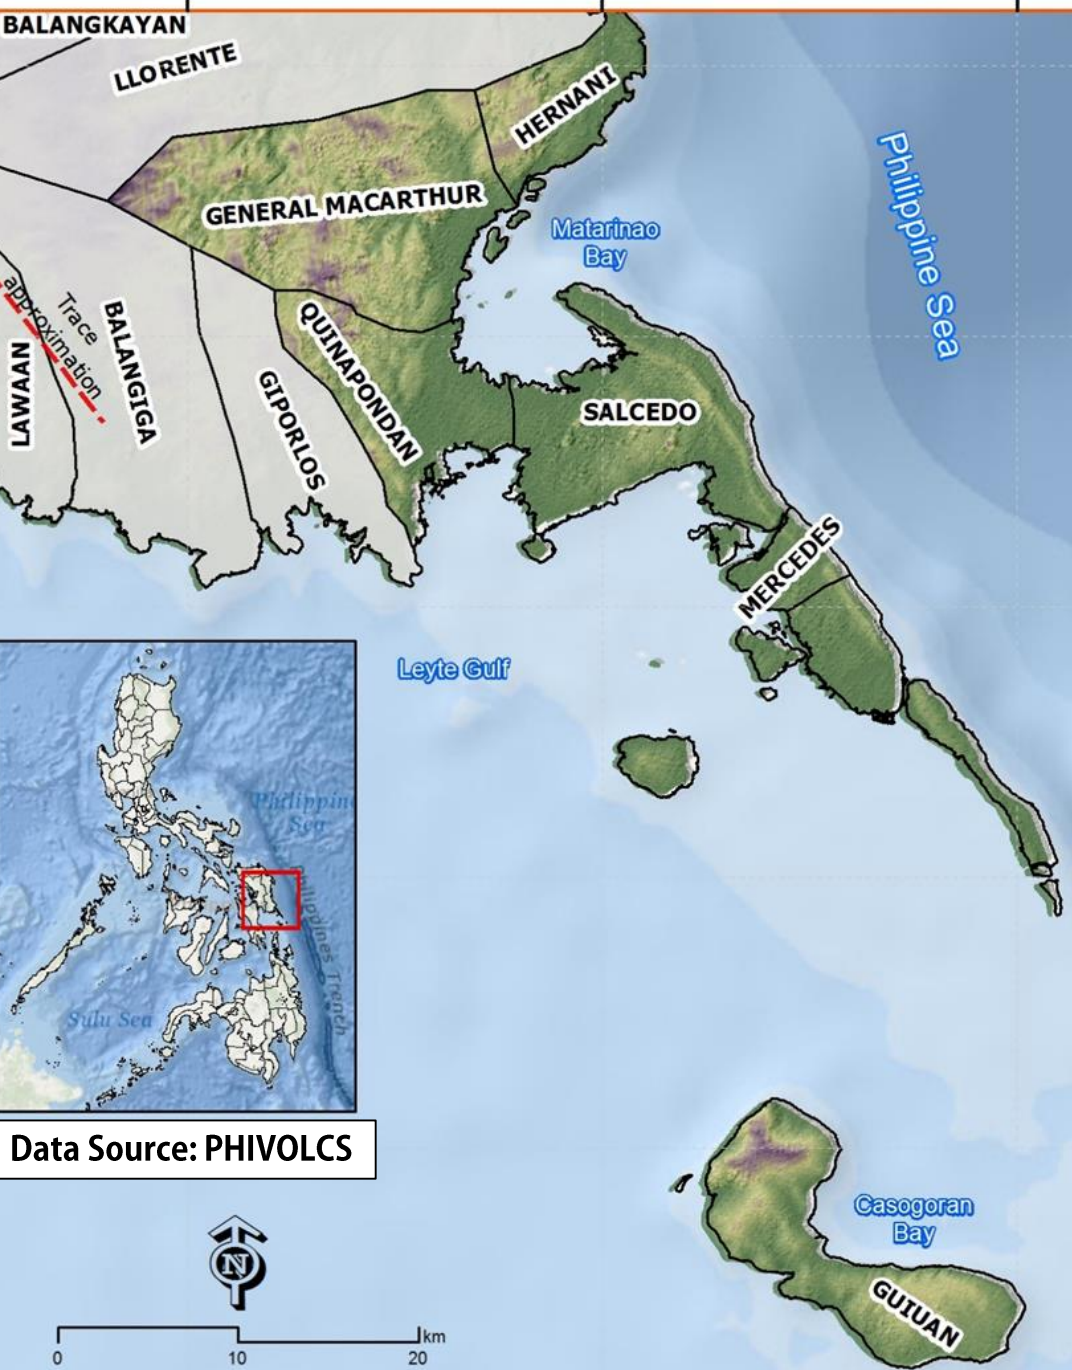

**Active Fault Susceptibility Map
EASTERN SAMAR**

Data Source: PHIVOLCS

Legend

Faults

- Active Faults
- - - Approximate offshore projection
- ▲ Philippine Trench
- - - Trace approximation
- Municipal Boundary