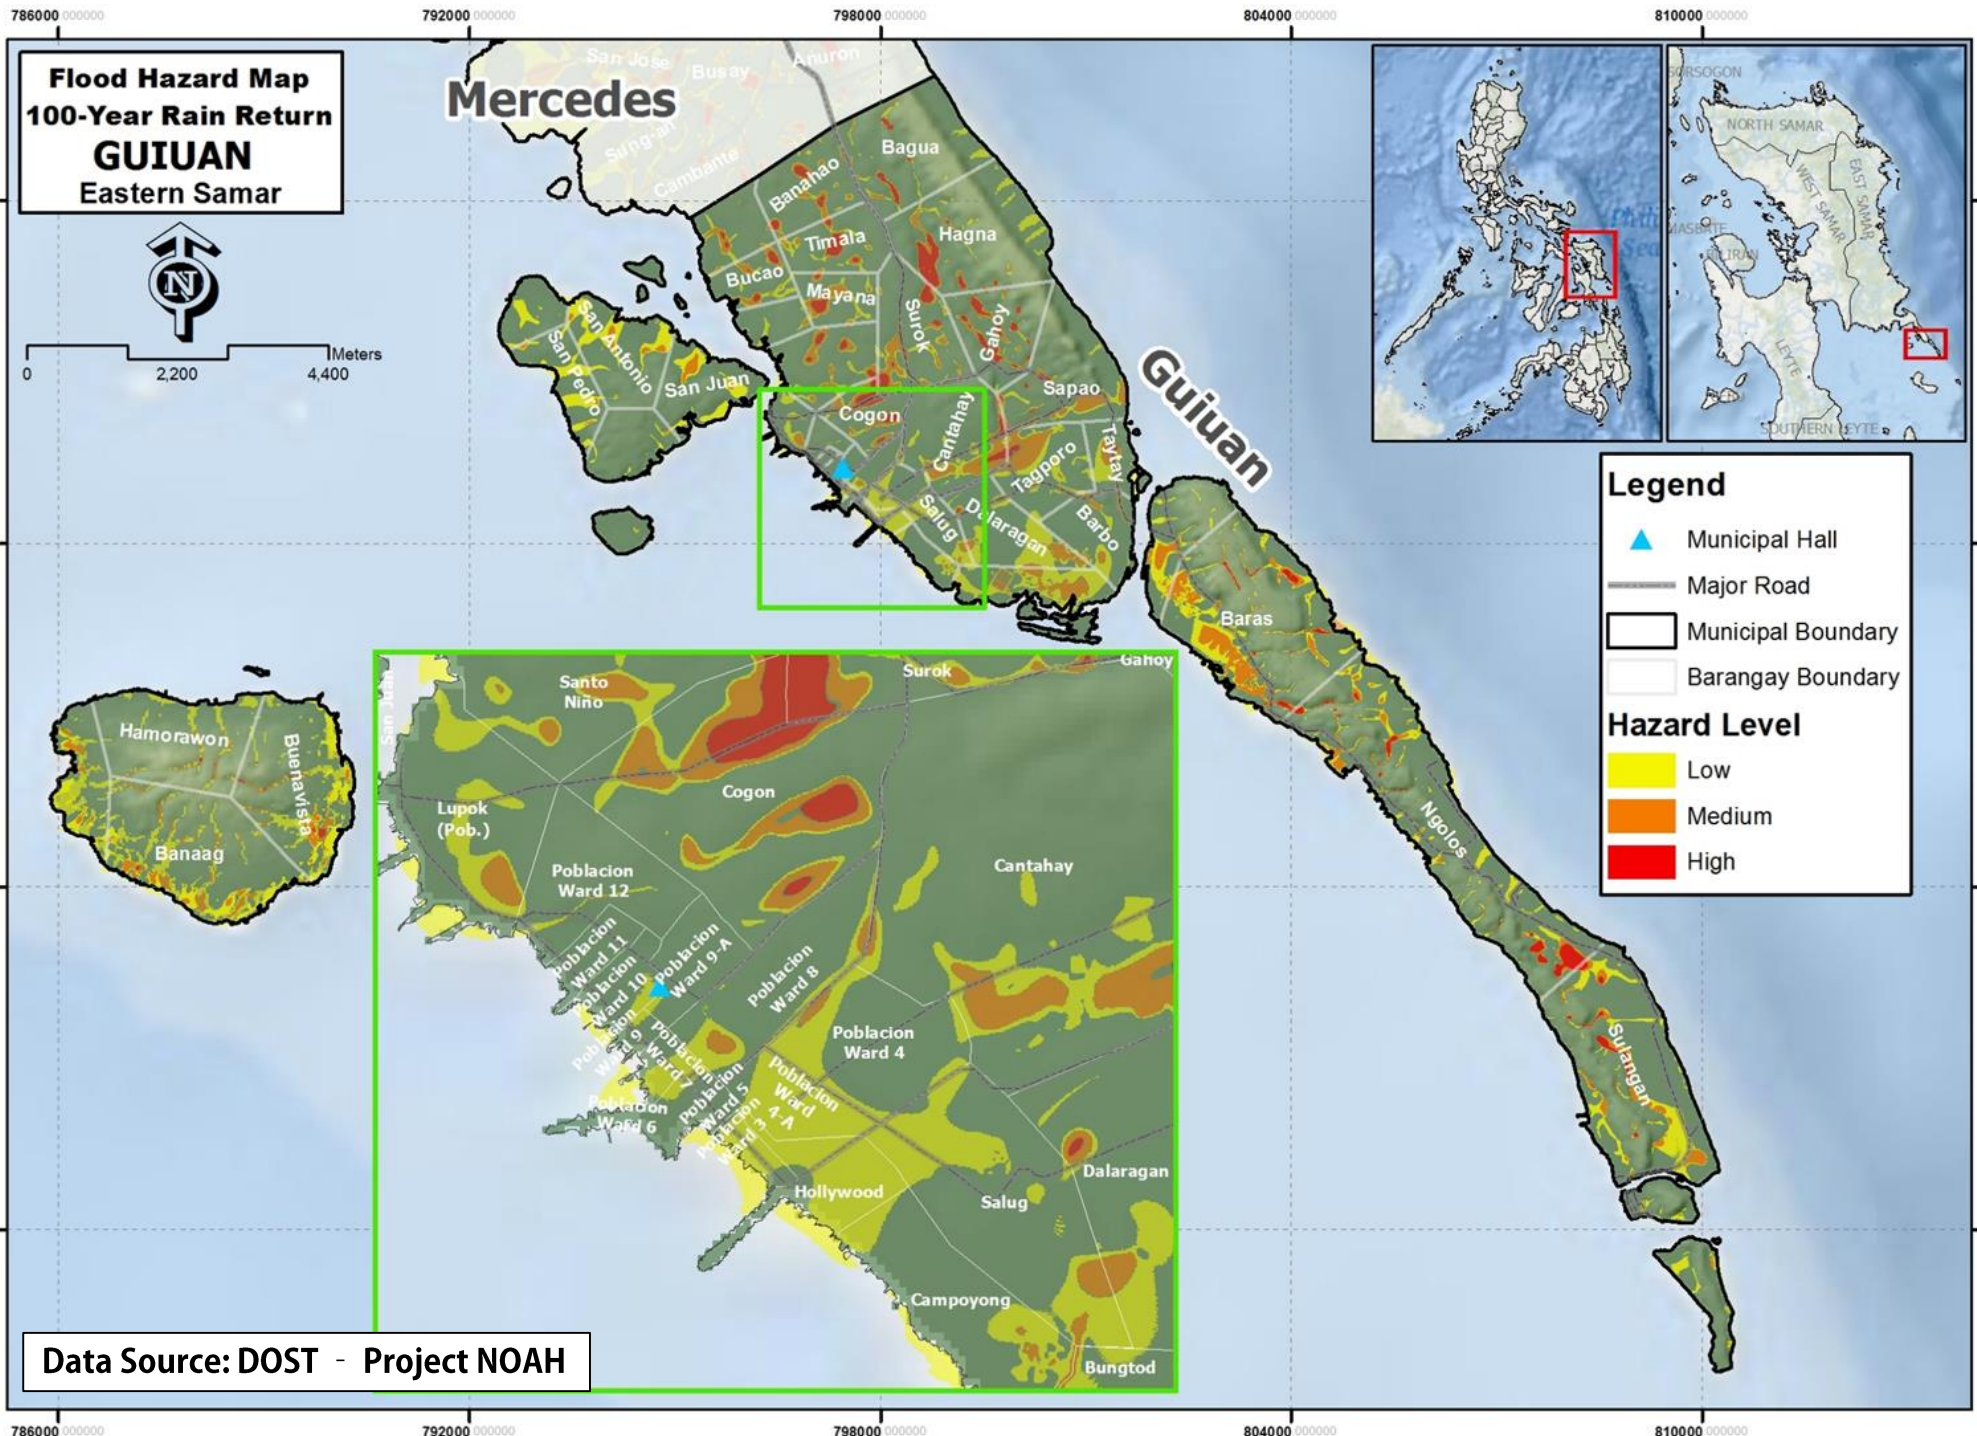

Flood Hazard Map
100-Year Rain Return
GUIUAN
 Eastern Samar

0 2,200 4,400 Meters

Mercedes

Guiuan

Legend

- Municipal Hall
- Major Road
- Municipal Boundary
- Barangay Boundary

Hazard Level

- Low
- Medium
- High

Data Source: DOST - Project NOAH

Flood Hazard Map
100-Year Rain Return
Homonhon and Suluan
GUIUAN
Eastern Samar

Legend

- Major Road
- Municipal Boundary
- Barangay Boundary

Hazard Level

- Low
- Medium
- High

Data Source: DOST - Project NOAH