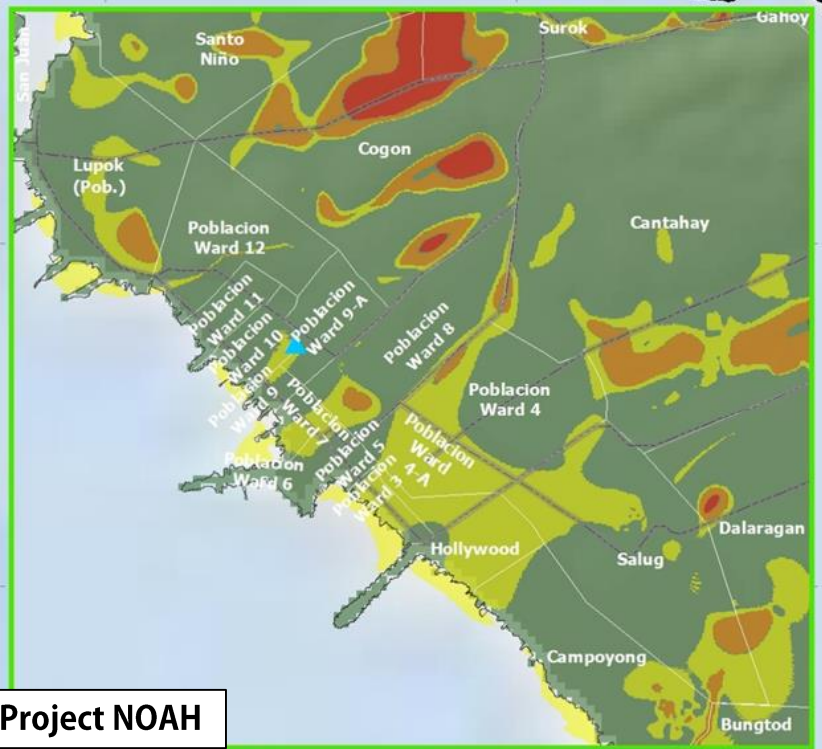

Flood Hazard Map
100-Year Rain Return
GUIUAN
 Eastern Samar

0 2,200 4,400 Meters

Mercedes

Guiuan

Legend

- Municipal Hall
- Major Road
- Municipal Boundary
- Barangay Boundary

Hazard Level

- Low
- Medium
- High

Data Source: DOST - Project NOAH

Flood Hazard Map
100-Year Rain Return
Homonhon and Suluan
GUIUAN
Eastern Samar

Legend

- Major Road
- Municipal Boundary
- Barangay Boundary

Hazard Level

- Low
- Medium
- High

Data Source: DOST - Project NOAH