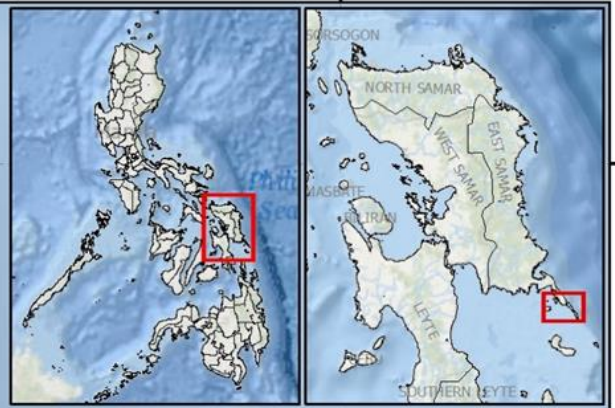

Flood Hazard Map
100-Year Rain Return
GUIUAN
 Eastern Samar

0 2,200 4,400 Meters

Mercedes

Guiuan

Legend

- Municipal Hall
- Major Road
- Municipal Boundary
- Barangay Boundary

Hazard Level

- Low
- Medium
- High

Data Source: DOST - Project NOAH

Flood Hazard Map
100-Year Rain Return
Homonhon and Suluan
GUIUAN
Eastern Samar

Legend

- Major Road
- Municipal Boundary
- Barangay Boundary

Hazard Level

- Low
- Medium
- High