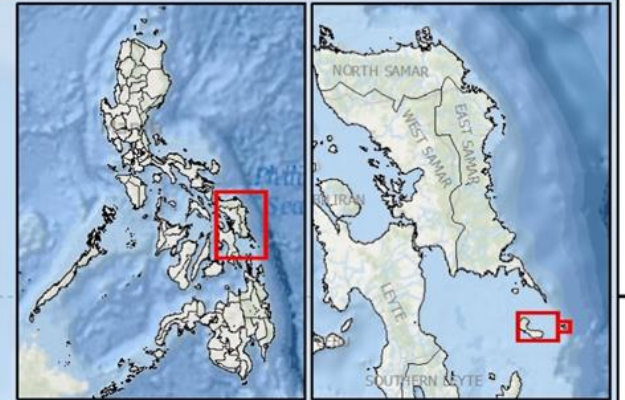

Flood Hazard Map
100-Year Rain Return
GUIUAN
 Eastern Samar

0 2,200 4,400 Meters

Mercedes

Guiuan

Legend

- Municipal Hall
- Major Road
- Municipal Boundary
- Barangay Boundary

Hazard Level

- Low
- Medium
- High

Data Source: DOST - Project NOAH

Flood Hazard Map
100-Year Rain Return
Homonhon and Suluan
GUIUAN
Eastern Samar

Legend

- Major Road
- Municipal Boundary
- Barangay Boundary

Hazard Level

- Low
- Medium
- High