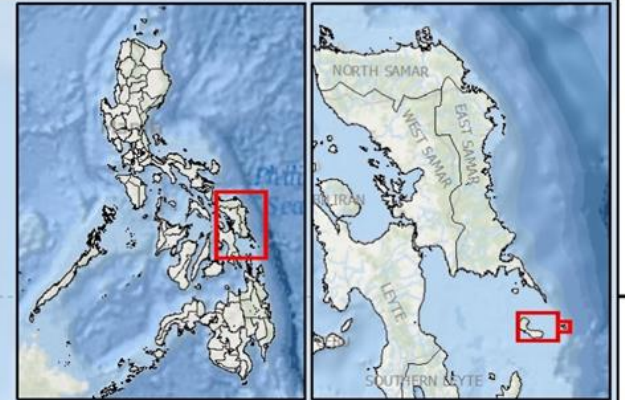

Flood Hazard Map
5-Year Rain Return
Homonhon and Suluan
GUIUAN
Eastern Samar

Legend

- Major Road
- Municipal Boundary
- Barangay Boundary

Hazard Level

- Low
- Medium
- High

Data Source: DOST - Project NOAH