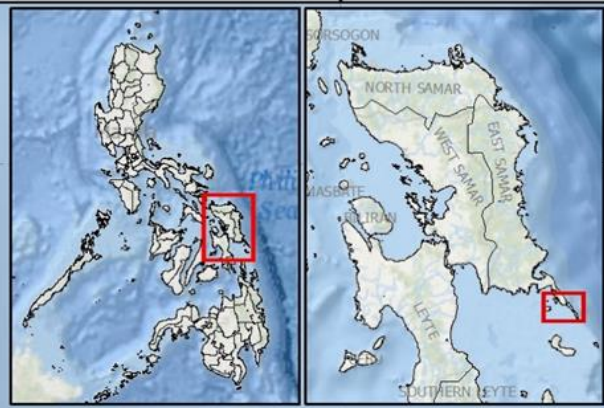

Flood Hazard Map
5-Year Rain Return
GUIUAN
 Eastern Samar

0 2,200 4,400 Meters

Legend

- Municipal Hall
- Major Road
- Municipal Boundary
- Barangay Boundary

Hazard Level

- Low
- Medium
- High

Data Source: DOST - Project NOAH