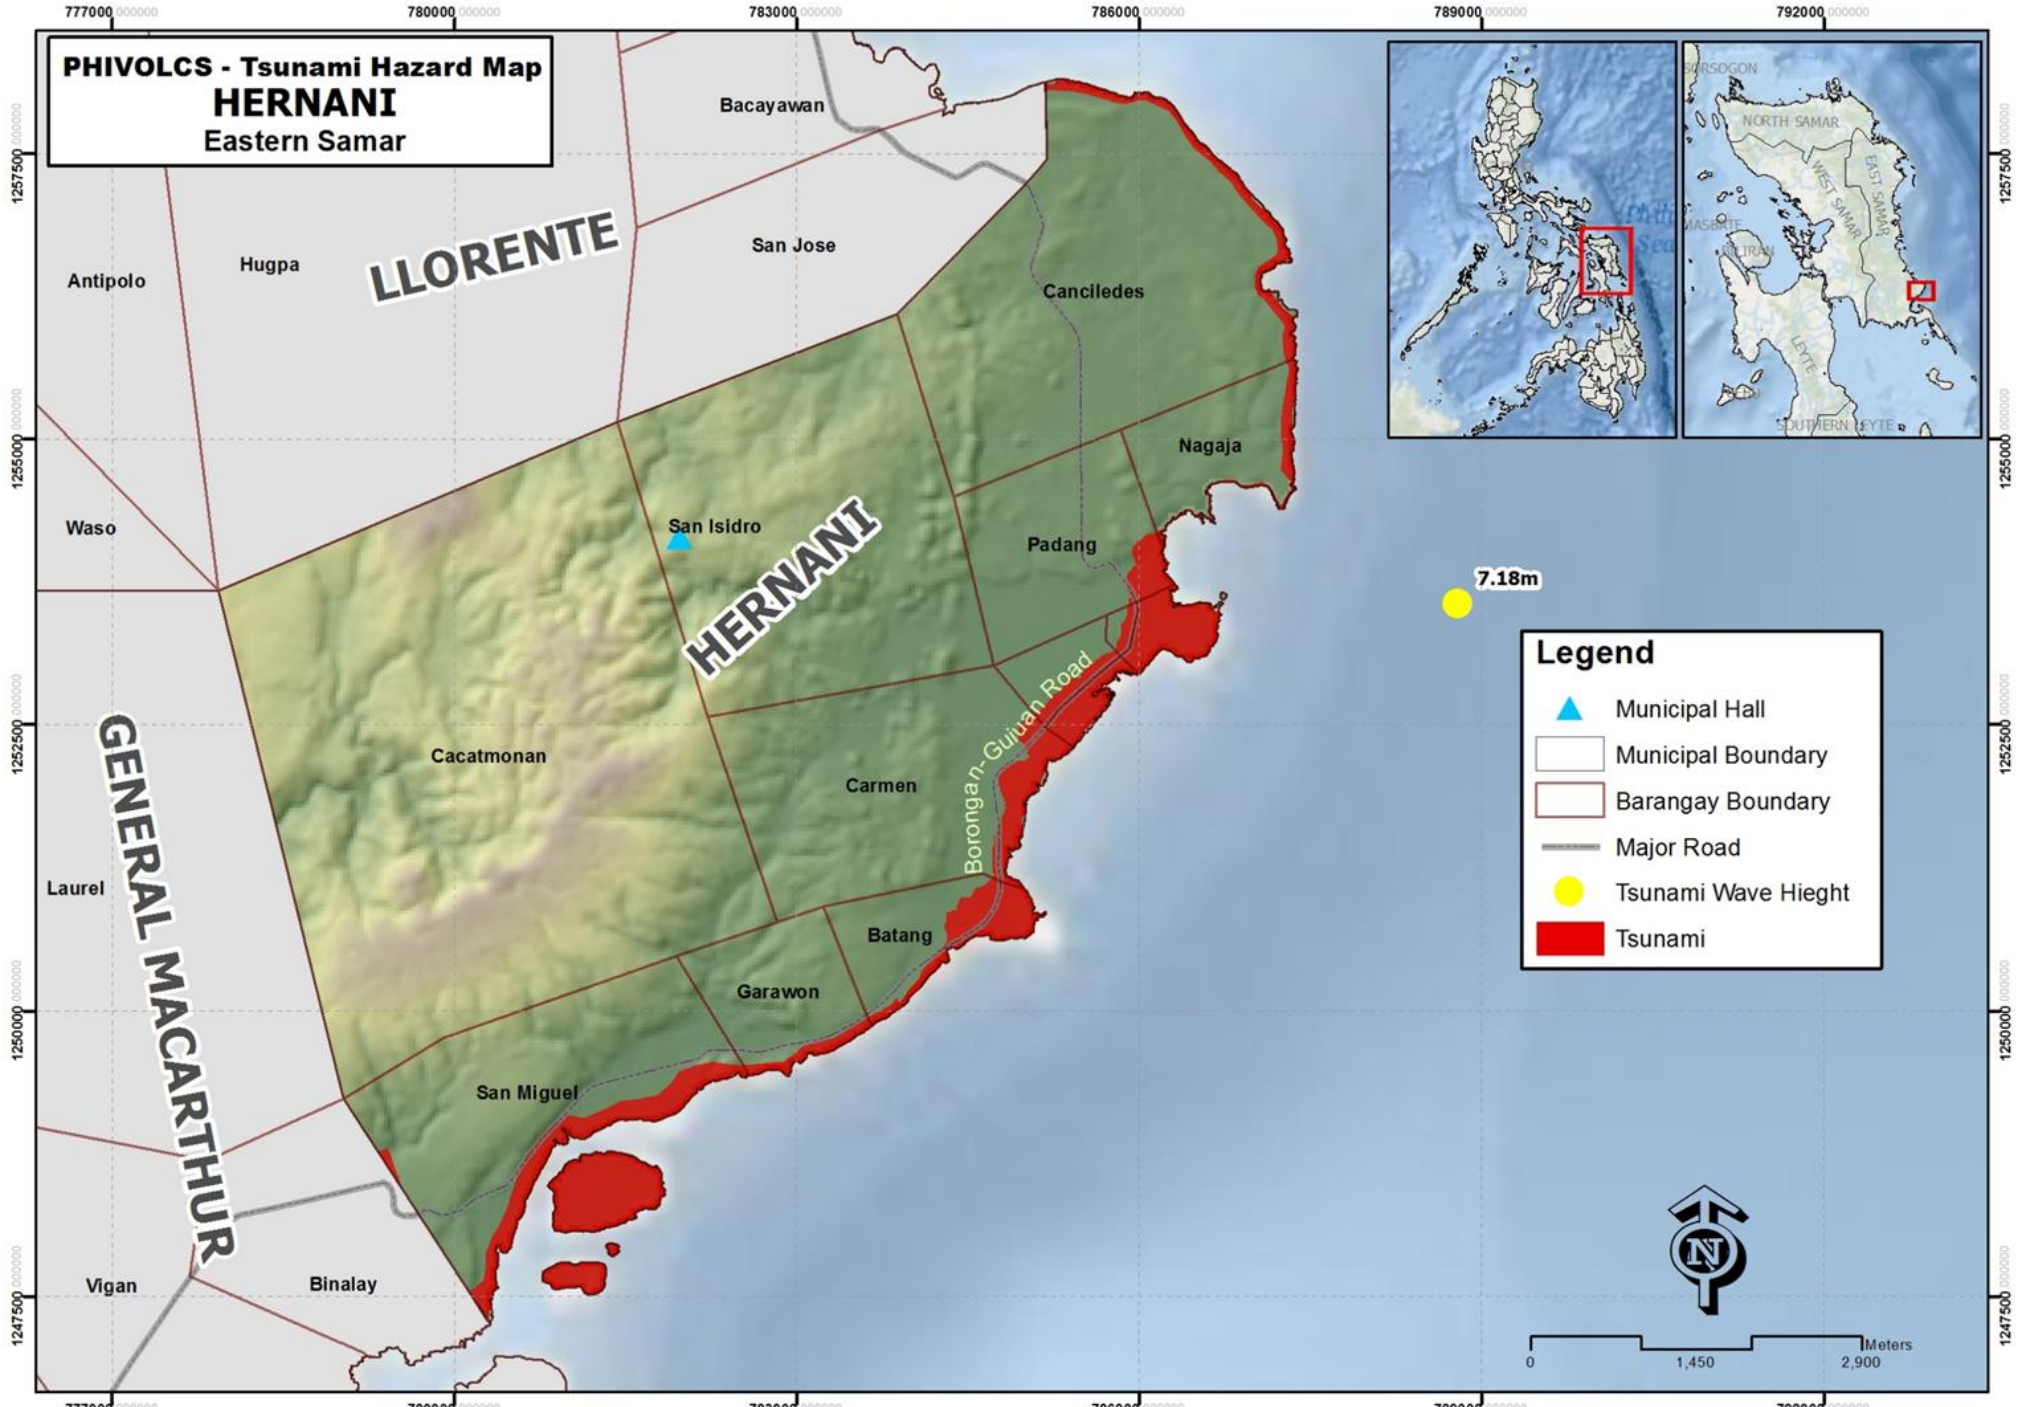

PHIVOLCS - Tsunami Hazard Map
HERNANI
Eastern Samar

Legend

- ▲ Municipal Hall
- Municipal Boundary
- Barangay Boundary
- Major Road
- Tsunami Wave Hieght
- Tsunami