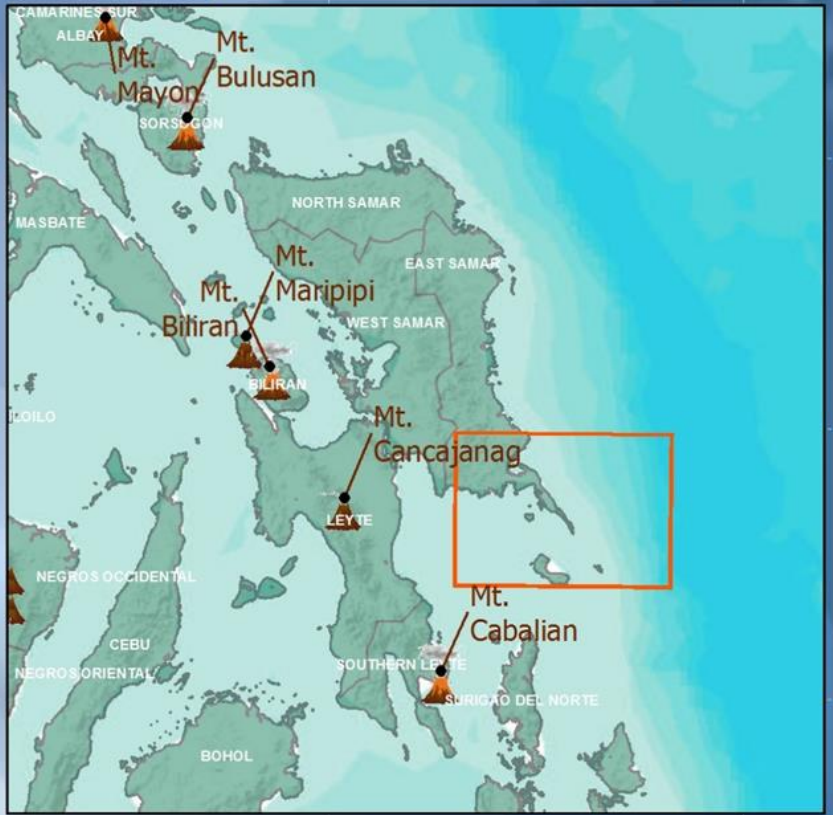

Active and Potentially Active Volcanoes Map EASTERN SAMAR

Data Source: PHIVOLCS

Legend

-  Municipal Boundary
-  Active
-  Potentially Active

762000 000000 785000 000000 808000 000000 831000 000000 854000 000000