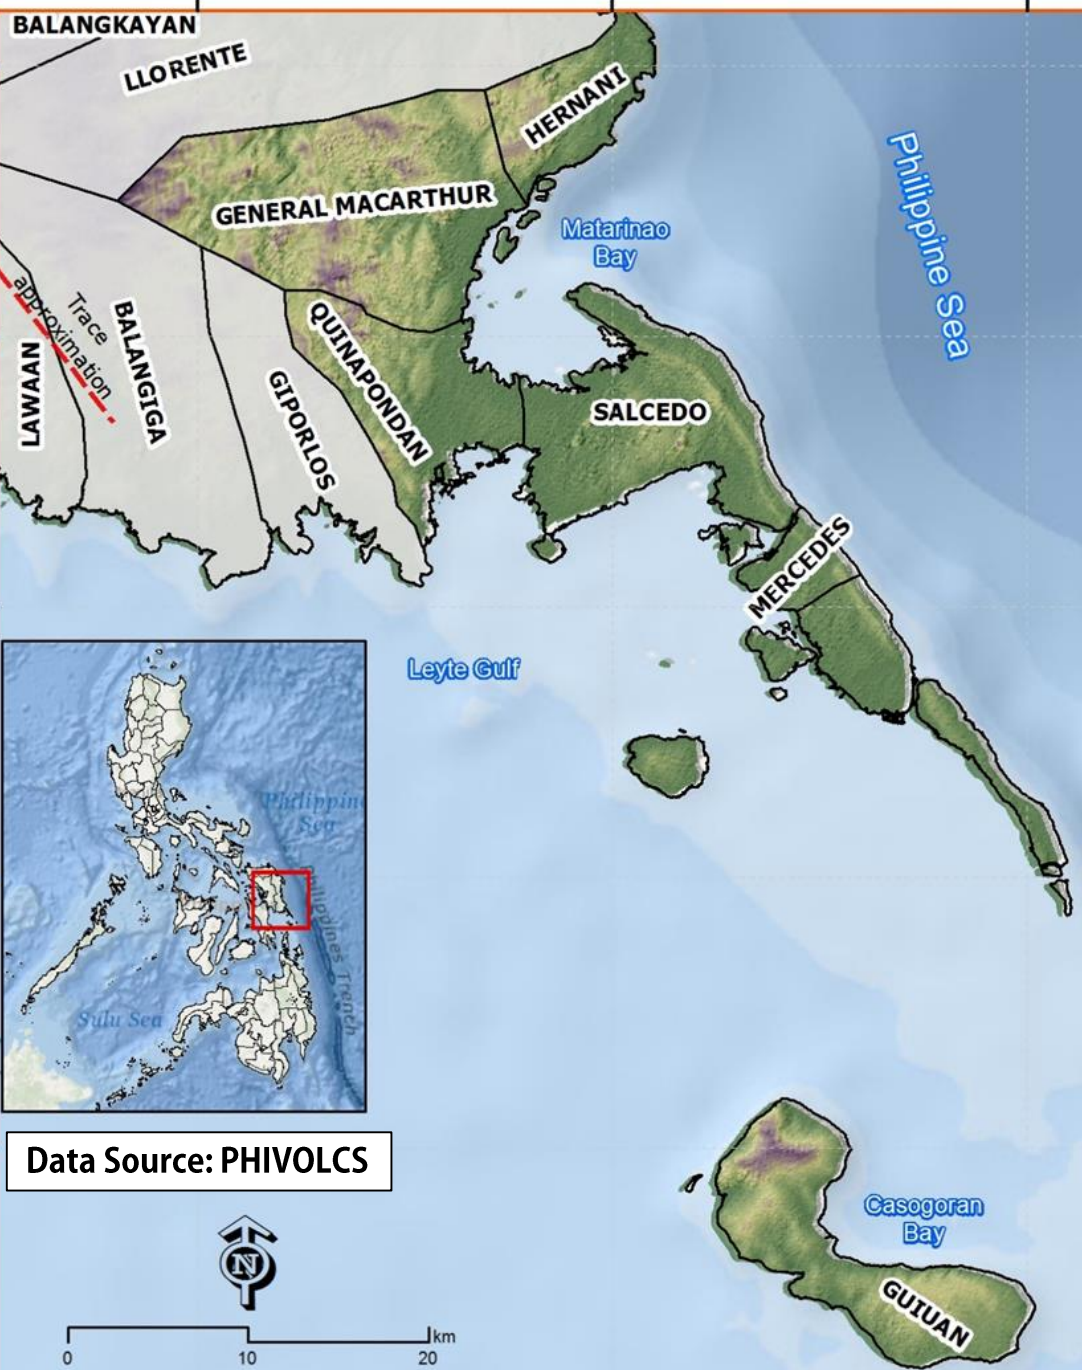

**Active Fault Susceptibility Map
EASTERN SAMAR**

Data Source: PHIVOLCS

Legend

Faults

- Active Faults
- - - Approximate offshore projection
- ▲ Philippine Trench
- - - Trace approximation
- Municipal Boundary