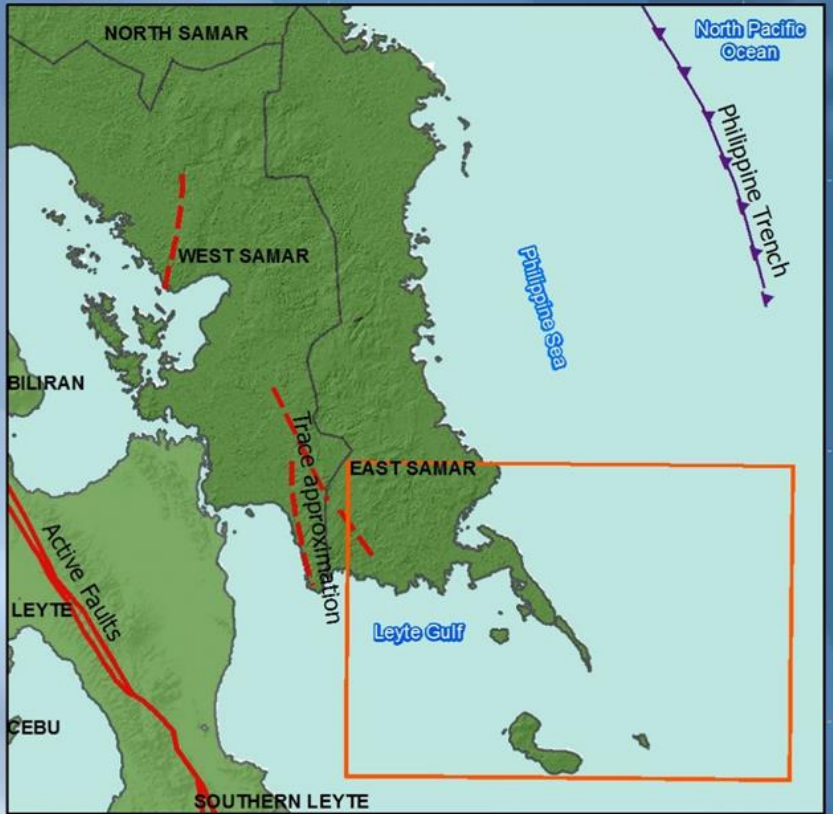

**Active Fault Susceptibility Map
EASTERN SAMAR**

Data Source: PHIVOLCS

Legend

Faults

- Active Faults
- - - Approximate offshore projection
- ▲ Philippine Trench
- - - Trace approximation
- Municipal Boundary