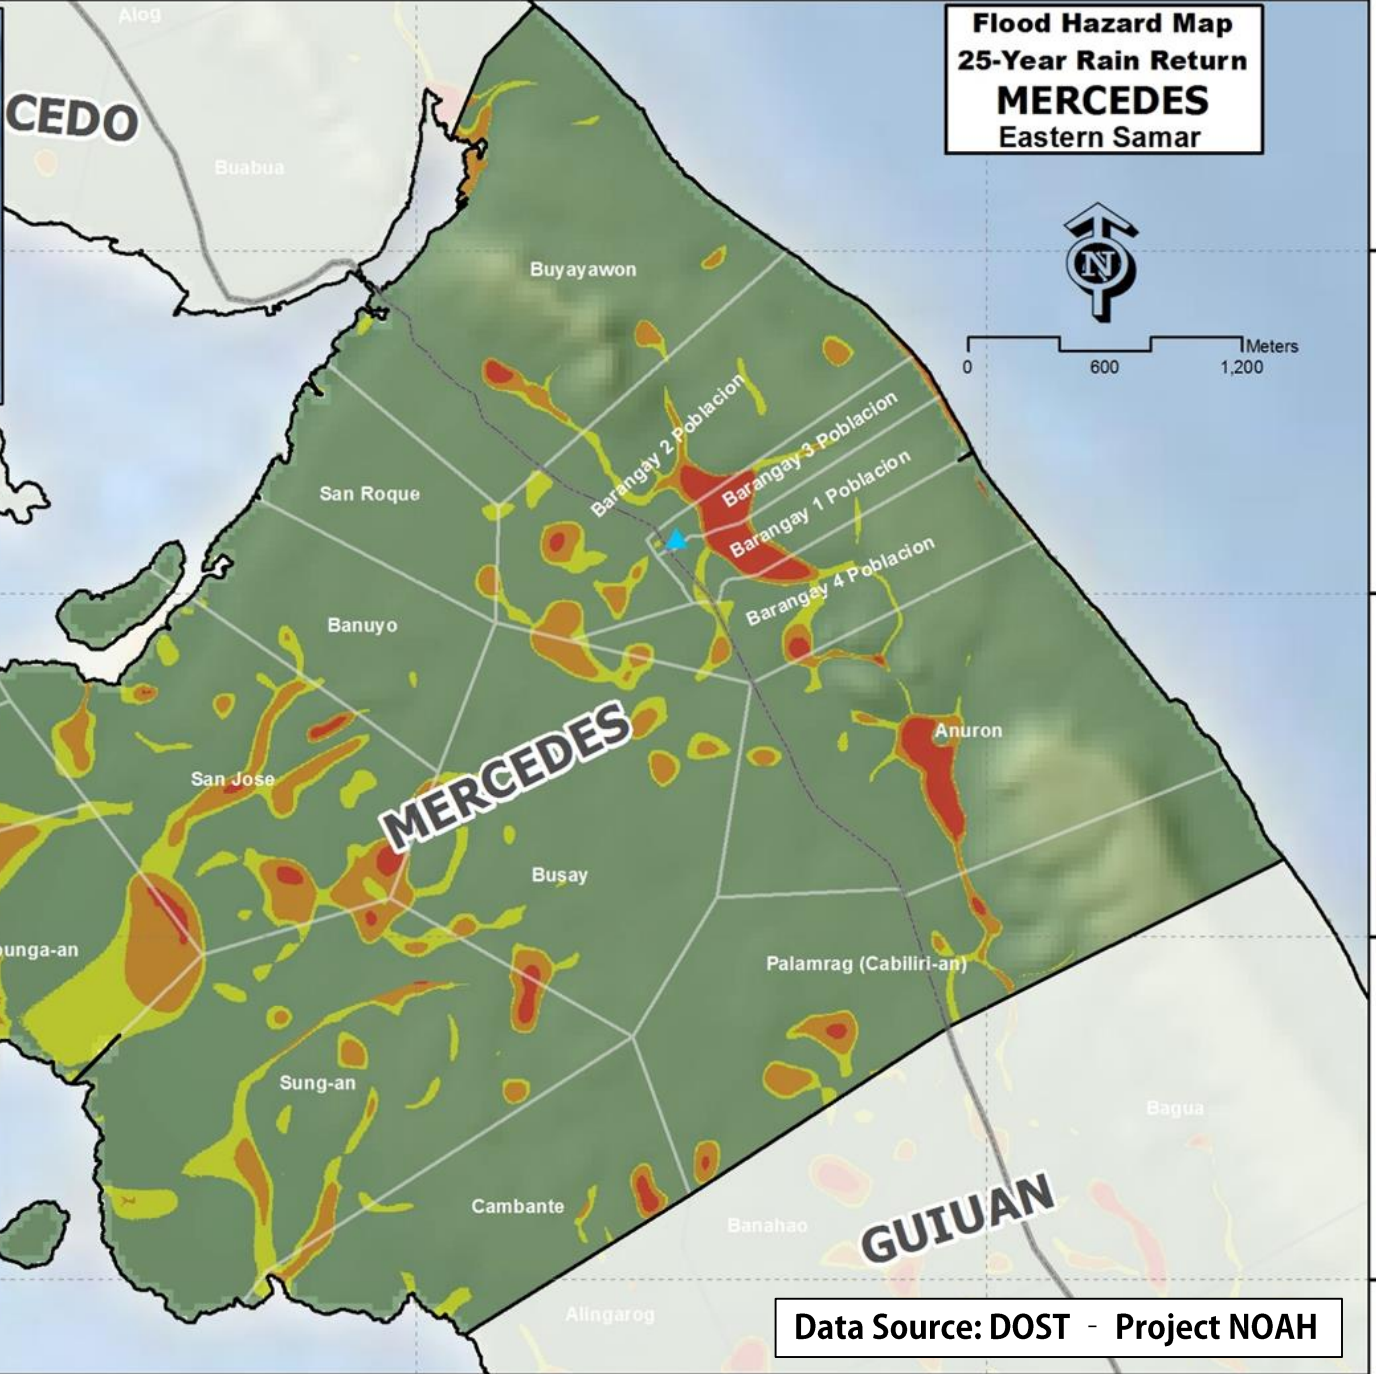

Flood Hazard Map
25-Year Rain Return
MERCEDES
Eastern Samar

0 600 1,200 Meters

Legend

- Municipal Hall
- Major Road
- Municipal Boundary
- Barangay Boundary

Hazard Level

- Low
- Medium
- High

Data Source: DOST - Project NOAH