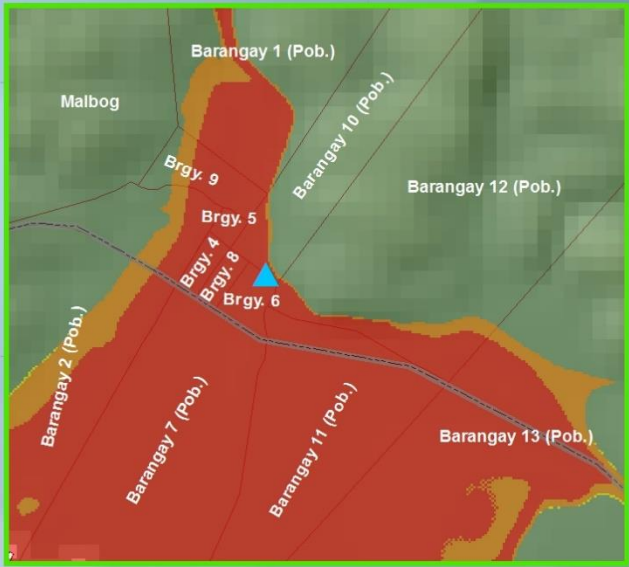

**Maximum Storm tide Height of 3m
Hazard Map
SALCEDO
Eastern Samar**

Legend

- Municipal Hall
- Major Road
- Municipal Boundary
- Barangay Boundary

Hazard Level

- Low
- Medium
- High
- No Data

Data Source: DOST - Project NOAH

Other locations: Buena Vista, Naga, Alang-alang, Santa Margarita, Matabaya, Gulo, San Jose, Anuron, Bagua, Sung-an, Bobon, Busay, Sarayo, Sanjayawon.