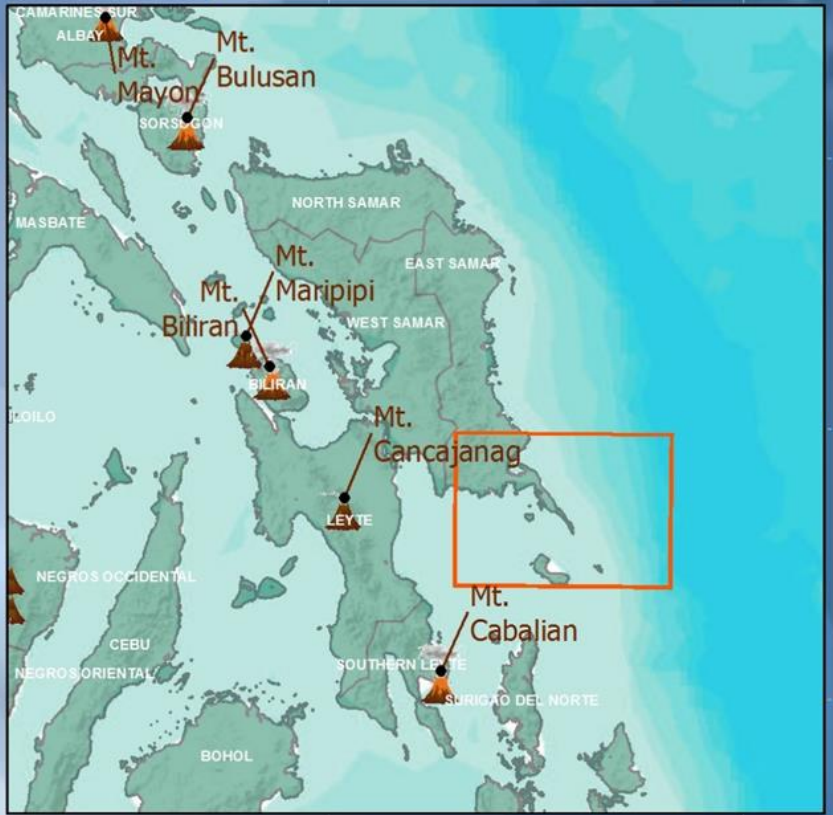

Active and Potentially Active Volcanoes Map EASTERN SAMAR

Legend

-  Municipal Boundary
-  Active
-  Potentially Active

Data Source: PHIVOLCS

762000 000000 785000 000000 808000 000000 831000 000000 854000 000000