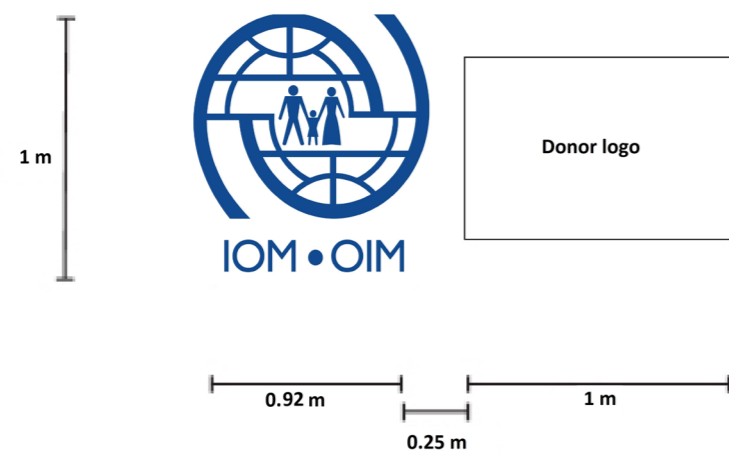

# Logo placement: Multi-purpose tents 7.5m x 6m, 45m <sup>2</sup>

Gable end logo placement:  
Velcro patch for logo, above the front and rear opening. Size to be determined as per the space available.

Longitudinal side - logo placement dimensions

Longitudinal side logo placement:  
1 m by 1 m velcro patch for IOM and donor logo, centralized on the panel B as per the drawing above on both sides.