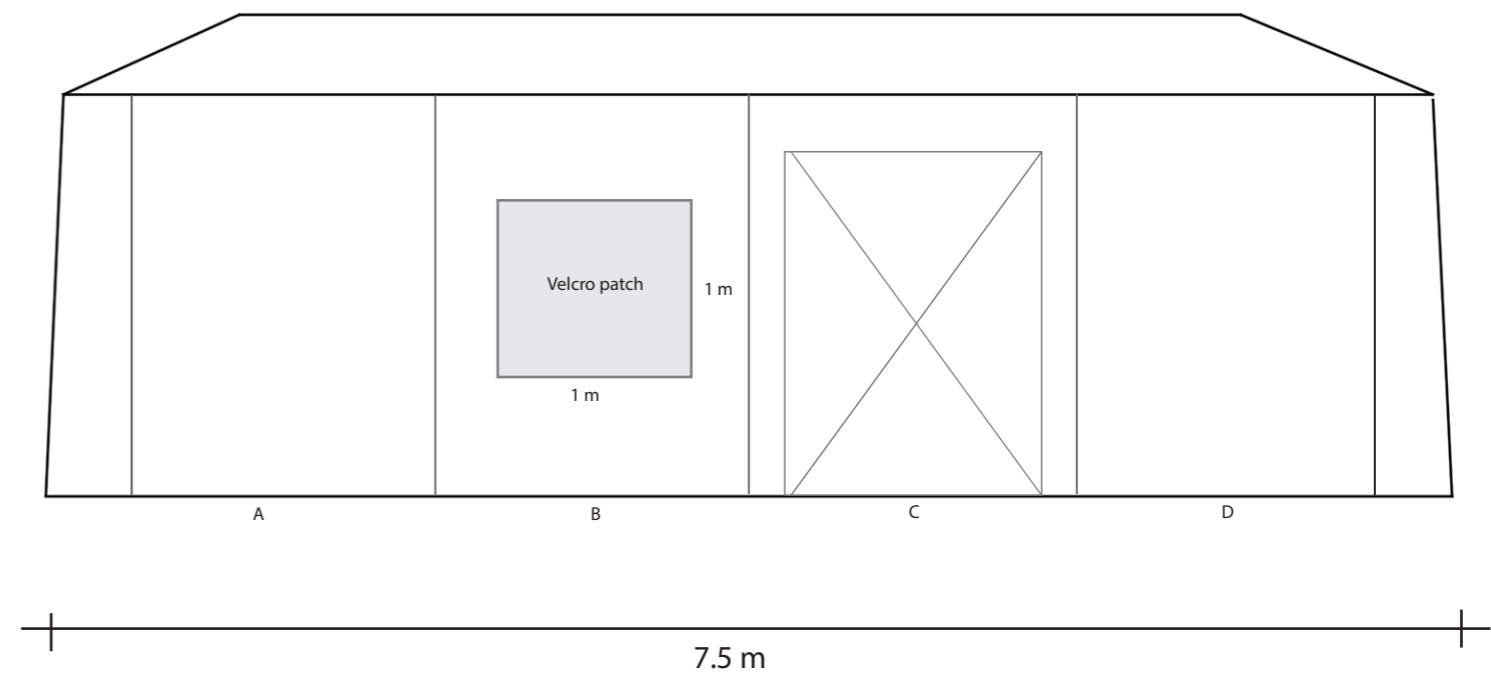

# Logo placement: Multi-purpose tents 7.5m x 6m, 45m <sup>2</sup>

Gable end logo placement:  
Velcro patch for logo, above the front and rear opening. Size to be determined as per the space available.

Longitudinal side - logo placement dimensions

Longitudinal side logo placement:  
1 m by 1 m velcro patch for IOM and donor logo, centralized on the panel B as per the drawing above on both sides.