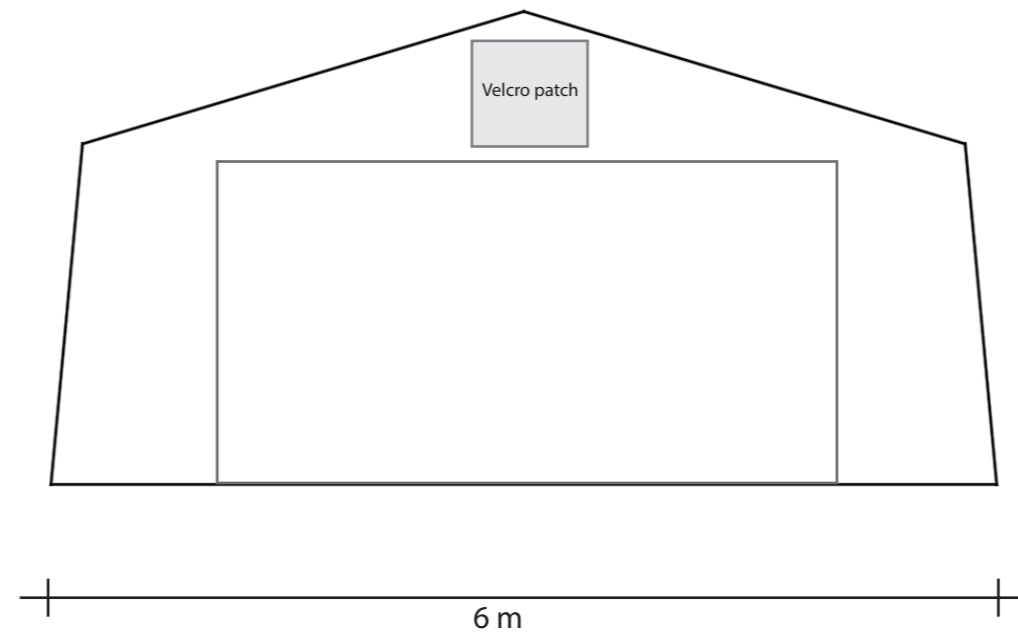

# Logo placement: Multi-purpose tents 7.5m x 6m, 45m <sup>2</sup>

Gable end logo placement:  
Velcro patch for logo, above the front and rear opening. Size to be determined as per the space available.

Longitudinal side - logo placement dimensions

Longitudinal side logo placement:  
1 m by 1 m velcro patch for IOM and donor logo, centralized on the panel B as per the drawing above on both sides.