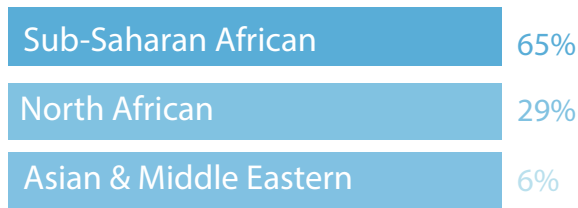

KEY FINDINGS

MIGRANTS PRESENT IN
571 of 667 COMMUNITIES

100% of MUNICIPALITIES

100% COVERAGE

TOP 3 REGIONS (% of migrants)

TOP 3 REGIONS OF ORIGIN (% of migrants)

KEY INFORMANTS

SHELTER TYPE