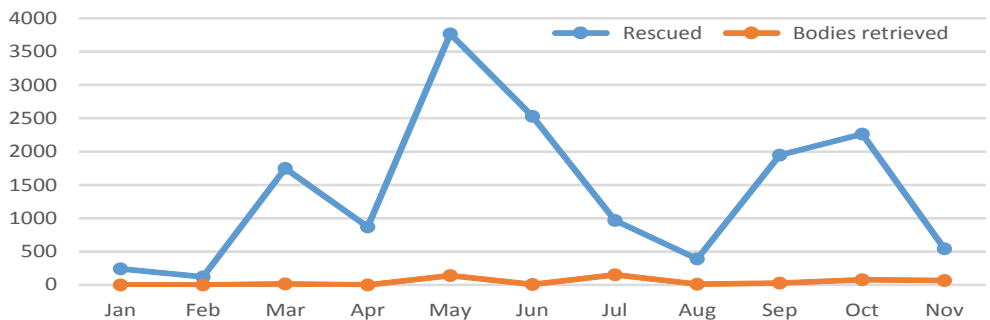

15.385
RESCUED
in 2016

RESCUED & BODIES RETRIEVED IN 2016

ITALY

In 2016, as of 16 November,

167.276
ARRIVALS

were recorded by sea to Italy through the Central Mediterranean route

4.139
DEATHS

were, as of 17 November, recorded on the Central Mediterranean route in 2016

Sources: IOM, Libyan Coast Guard, DTM Implementing partners.

Disclaimer: DTM findings on migrants include also persons who originate from refugee producing countries. Figures on Maritime Incidents in Libya are estimates based on initial reports at the time of each incident, and are regularly updated as more information becomes available.