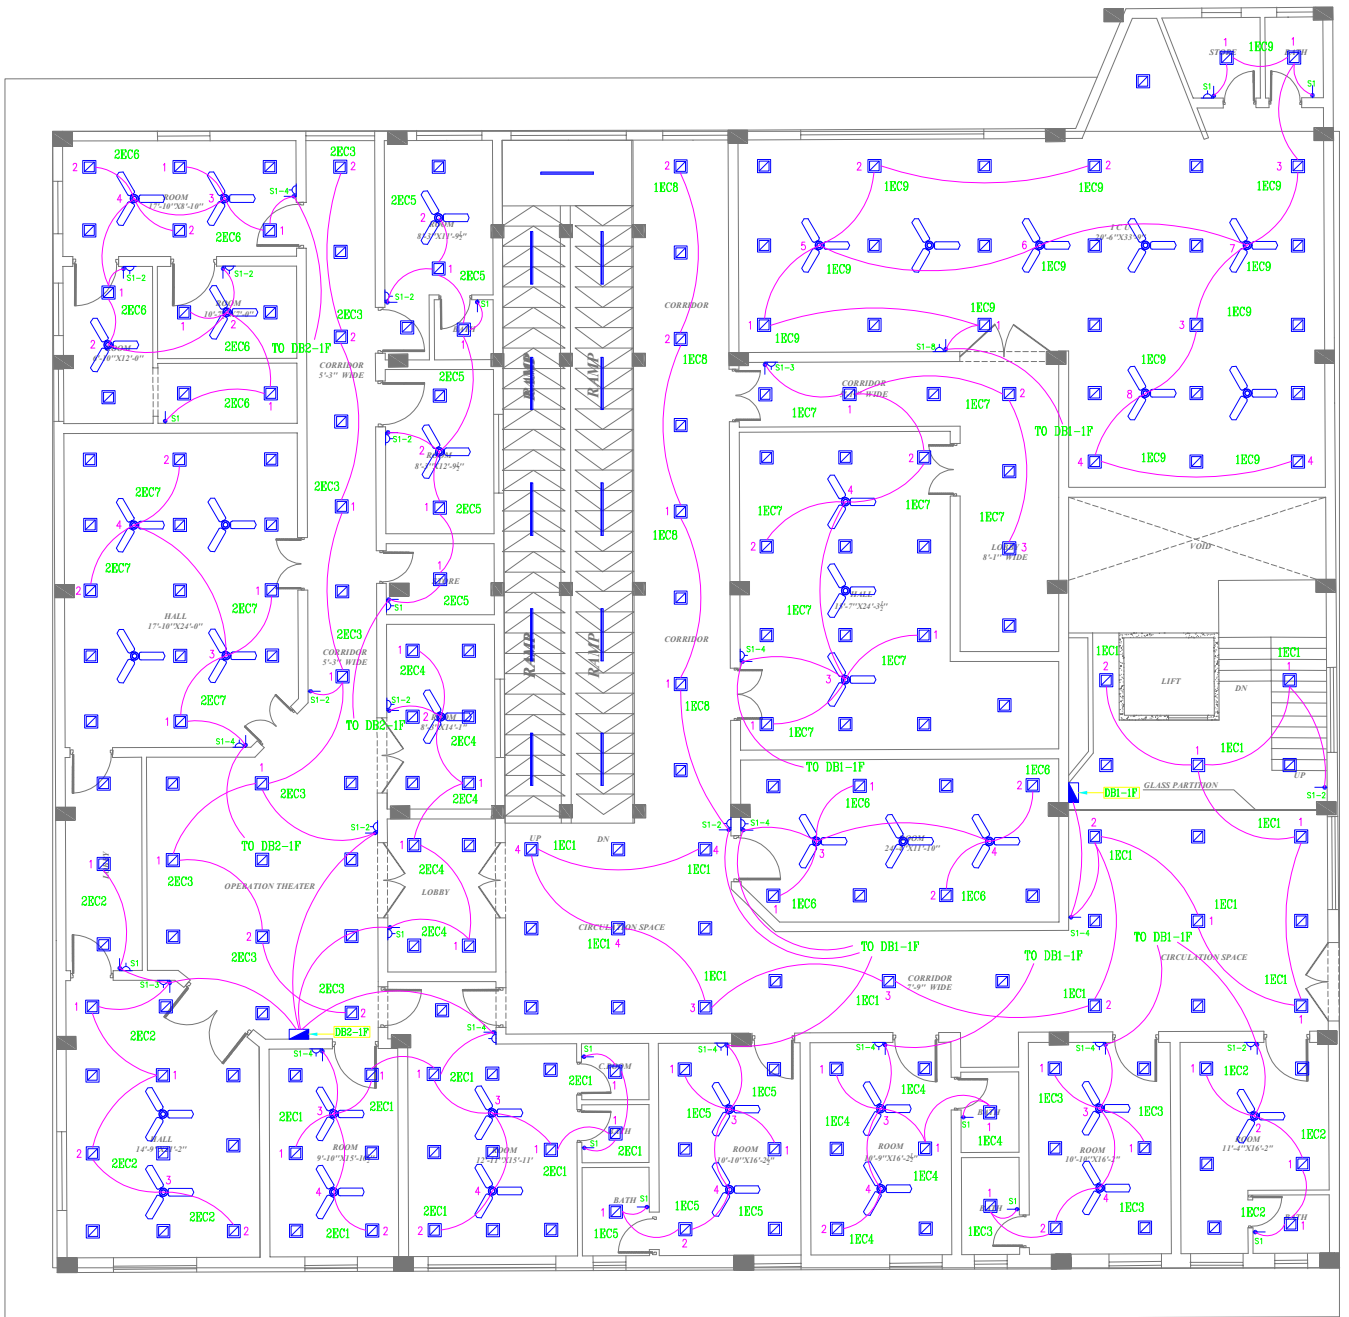

DWG. TITLE:  
GROUND FLOOR PLAN  
AS BUILT FLOOR PLAN

◁ MAIN ROAD ▷

# EMERGENCY LIGHTING LAYOUT PLA

PREPARED BY:  
Bricks Construction Co

Client:  
IOM

PROJECT:  
Zainab Memorial Hospital  
Lahore

**DWG. TITLE:**  
**FIRST FLOOR PLAN**  
**AS BUILT FLOOR PLAN**

# EMERGENCY LIGHTING LAYOUT PLAN

**PREPARED BY:**

Bricks Construction Co

**Client:**

IOM

**PROJECT:**

Zainab Memorial Hospital  
 Lahore

**DWG. TITLE:**  
**SECOND FLOOR PLAN**  
 AS BUILT FLOOR PLAN

# EMERGENCY LIGHTING LAYOUT PLAN

**PREPARED BY:**

Bricks Construction Co

**Client:**

IOM

**PROJECT:**

Zainab Memorial Hospital  
 Lahore