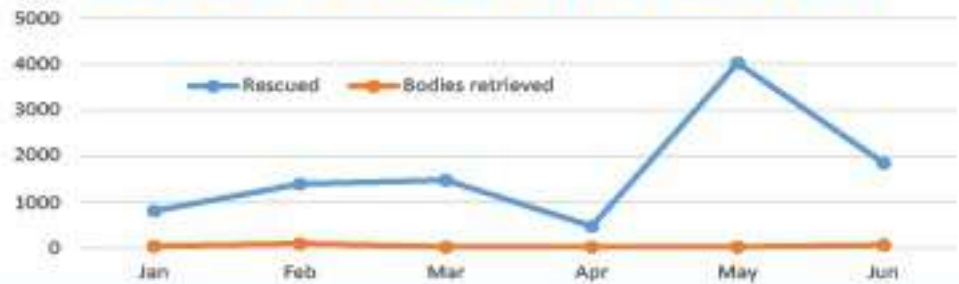

**10,034**  
**RESCUED**  
in 2017

**RESCUED & BODIES RETRIEVED IN 2017**

**ITALY**

In 2017,

**71,978**  
**ARRIVALS**

were recorded by sea to Italy through the Central Mediterranean route

**2,011**  
**DEATHS**

were recorded along the Central Mediterranean route in 2017

Disclaimer: Figures based on updates from Libyan Coast Guard, Libyan Coast Security, Libyan Red Crescent and other implementing partners. DTM findings on migrants also include persons who originate from refugee producing countries. Figures on Maritime Incidents in Libya are estimates based on initial reports at the time of each incident, and are regularly updated as more information becomes available.