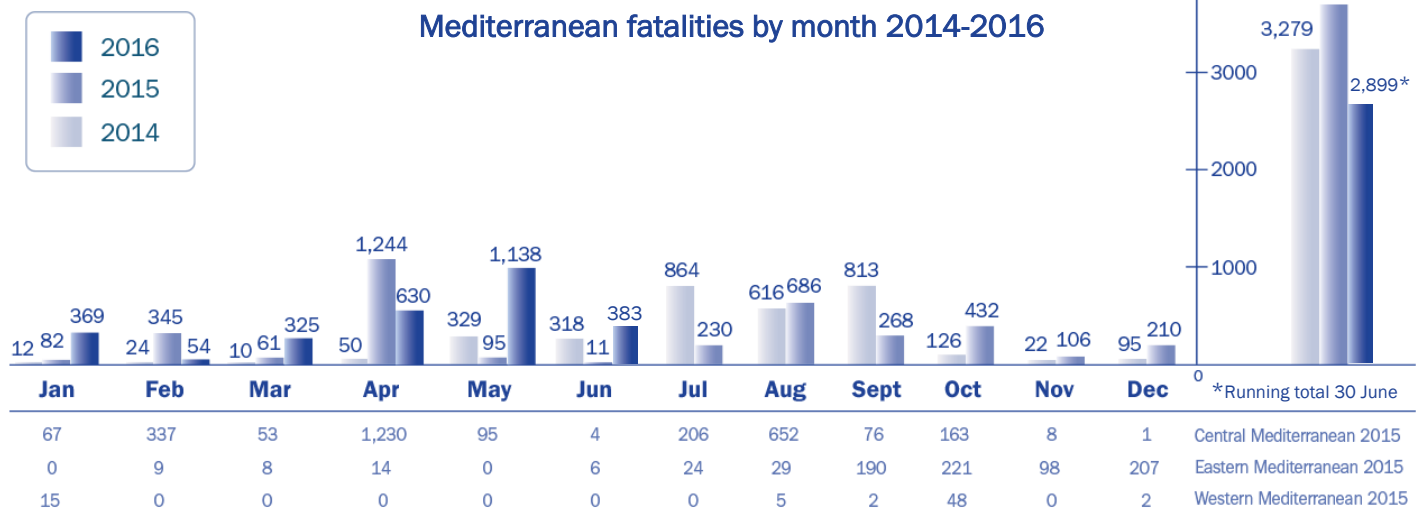

Mediterranean fatalities by month 2014-2016

Datasets are estimates from IOM, national authorities and media sources. The boundaries and names shown and the designations used on maps do not imply official endorsement or acceptance by IOM.

Missing Migrants Project is a joint initiative of IOM's Global Migration Data Analysis Centre (GMDAC) and Media and Communications Division (MCD)

Back issues of the Mediterranean Update are available: <https://goo.gl/SXcyJt>