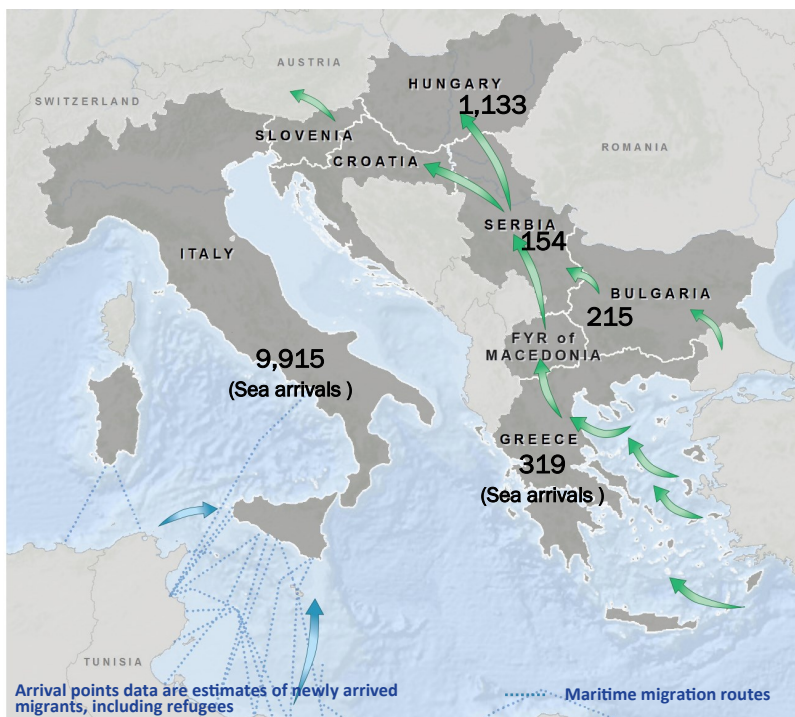

Main nationalities to Greece

Arrival points through Europe (23 to 29 June 2016)

Main nationalities to Italy

Mediterranean arrivals by month 2015 - 2016

Missing Migrants Project

Global overview: 3,652 migrant deaths in 2016

Remaining causes of death are drowning and presumed drowning

Europe

- 4 Bus accident
- 4 Drowning
- 1 Electrocutation on railway
- 5 Exposure/Hypothermia
- 1 Fall from train
- 2 Fell from undercarriage of truck
- 2 Hit by car
- 1 Mugged near border of Greece and the former Yugoslav Republic of Macedonia
- 1 Plane stowaway

Caribbean

- 1 Bullet wound
- 10 Presumed exposure

Central America incl. Mexico

- 1 Flu - stuck in makeshift shelter waiting to cross into Costa Rica from Panama
- 2 Murdered
- 2 Hit by car
- 4 Train accident

South America

- 15 Presumed drowning
- 1 Stepped on land mine near Peru-Chile border

South East Asia

- 35 Drowning

Sub-Saharan Africa

- 3 Drowning
- 14 Highway accident

U.S./Mexico Border

- 9 Drowning
- 12 Exposure/Dehydration