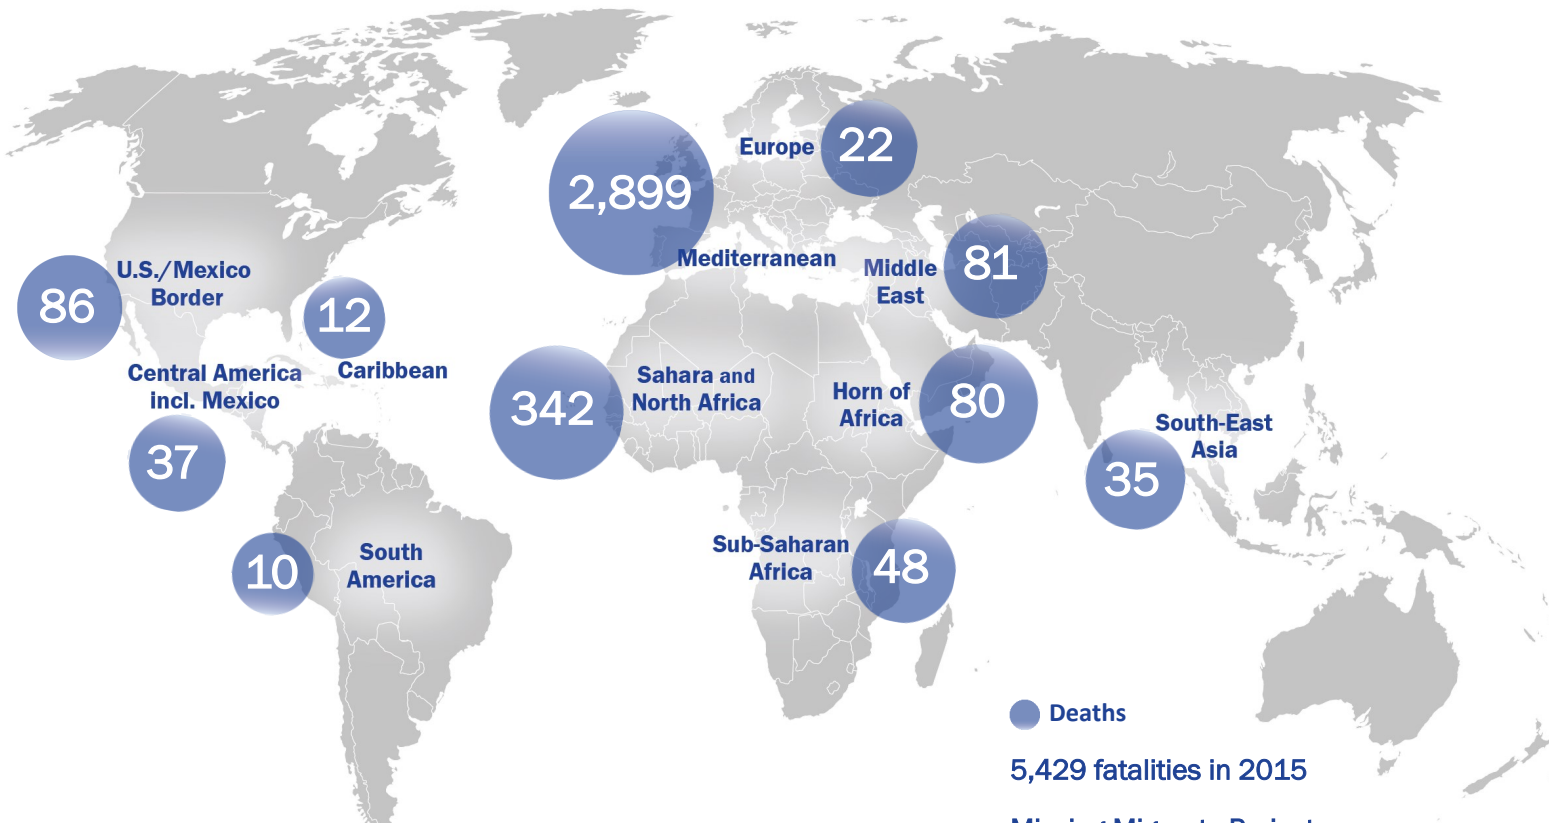

Main nationalities to Greece

Arrival points through Europe (23 to 29 June 2016)

Main nationalities to Italy

Mediterranean arrivals by month 2015 - 2016

Missing Migrants Project

Global overview: 3,652 migrant deaths in 2016

Remaining causes of death are drowning and presumed drowning

Europe

- 4 Bus accident
- 4 Drowning
- 1 Electrocutation on railway
- 5 Exposure/Hypothermia
- 1 Fall from train
- 2 Fell from undercarriage of truck
- 2 Hit by car
- 1 Mugged near border of Greece and the former Yugoslav Republic of Macedonia
- 1 Plane stowaway

Horn of Africa

- 24 Drowning
- 13 Shot during conflict with smugglers

Middle East

- 7 Bus accident
- 1 Cold, malnutrition
- 5 Exposure/Hypothermia
- 24 Shot at Syria-Turkey border

Sahara & North Africa

- 1 Exposure
- 9 Presumed drowning

South America

- 15 Presumed drowning
- 1 Stepped on land mine near Peru-Chile border

South East Asia

- 35 Drowning

Sub-Saharan Africa

- 3 Drowning
- 14 Highway accident

U.S./Mexico Border

- 9 Drowning
- 12 Exposure/Dehydration