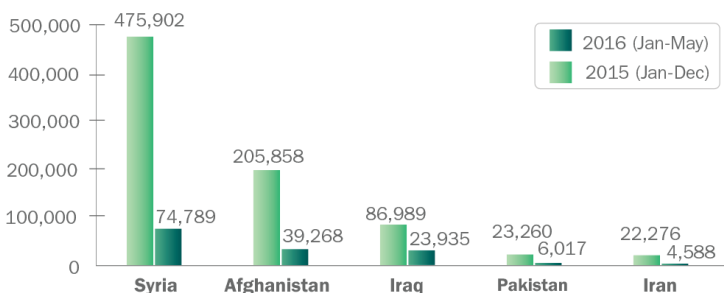

Main nationalities to Greece

Arrival points through Europe (23 to 29 June 2016)

Main nationalities to Italy

Mediterranean arrivals by month 2015 - 2016

Missing Migrants Project

Global overview: 3,652 migrant deaths in 2016

Missing Migrants Project

Tracking deaths along migratory routes worldwide

Known causes of death 2016

Mediterranean

- 9 Asphyxiation
- 4 Boat fire
- 3 Exposure/Hypothermia
- 1 Lung infection
- 2 Respiratory problem