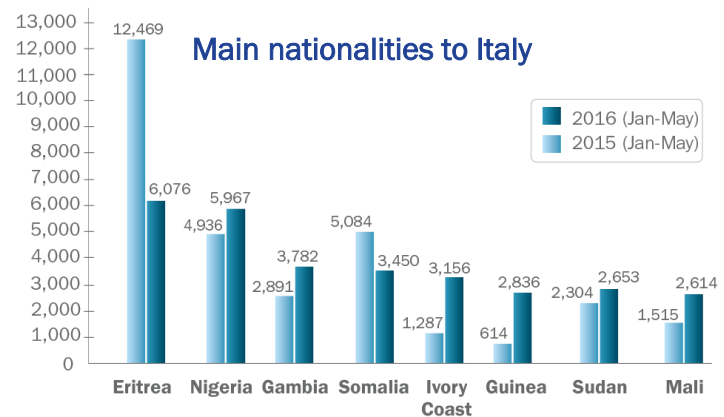

Main nationalities to Greece

Arrival points through Europe (23 to 29 June 2016)

Main nationalities to Italy

Mediterranean arrivals by month 2015 - 2016

Missing Migrants Project

Global overview: 3,652 migrant deaths in 2016