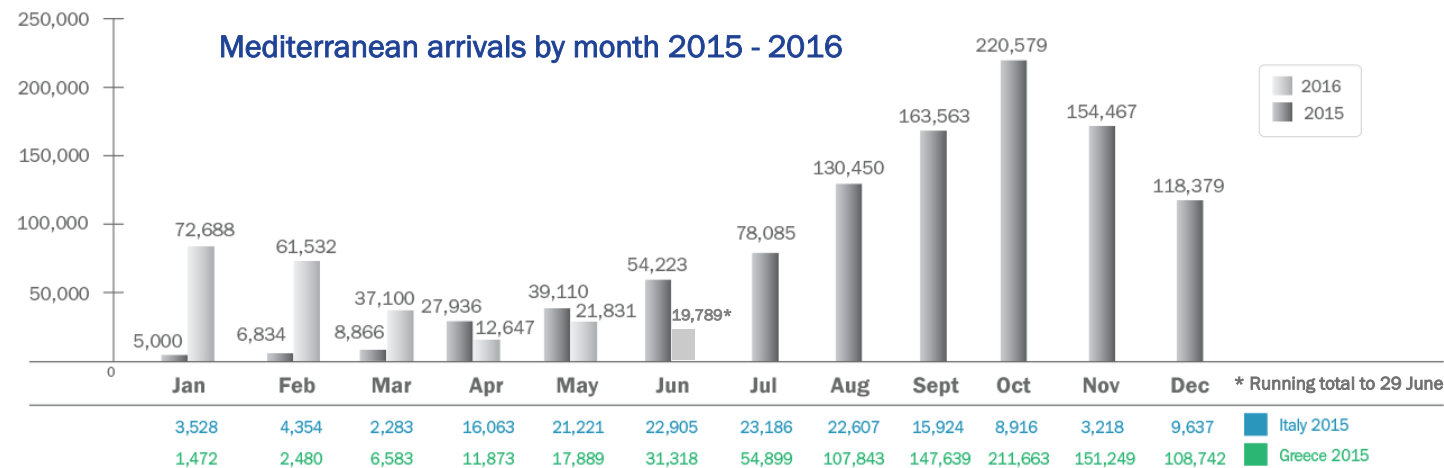

Main nationalities to Greece

Arrival points through Europe (23 to 29 June 2016)

Main nationalities to Italy

Mediterranean arrivals by month 2015 - 2016

Missing Migrants Project

Global overview: 3,652 migrant deaths in 2016

Missing Migrants Project

Tracking deaths along migratory routes worldwide

Known causes of death 2016

Mediterranean

- 9 Asphyxiation
- 4 Boat fire
- 3 Exposure/Hypothermia
- 1 Lung infection
- 2 Respiratory problem