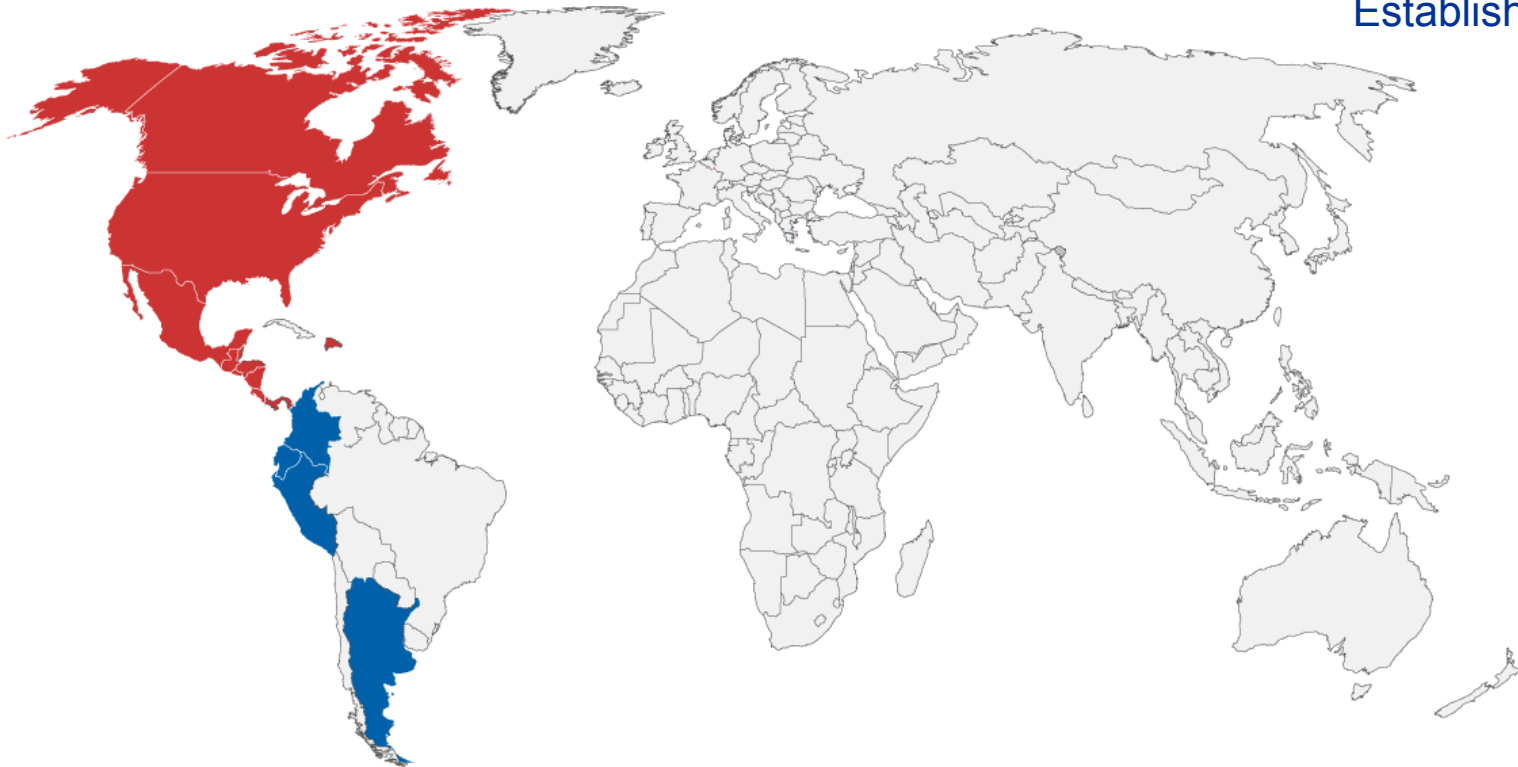

Regional Conference on Migration (RCM or Puebla Process)

11 States

Established 1996

Members

Belize, Canada, Costa Rica, Dominican Republic, El Salvador, Guatemala, Honduras, Mexico, Nicaragua, Panama and USA